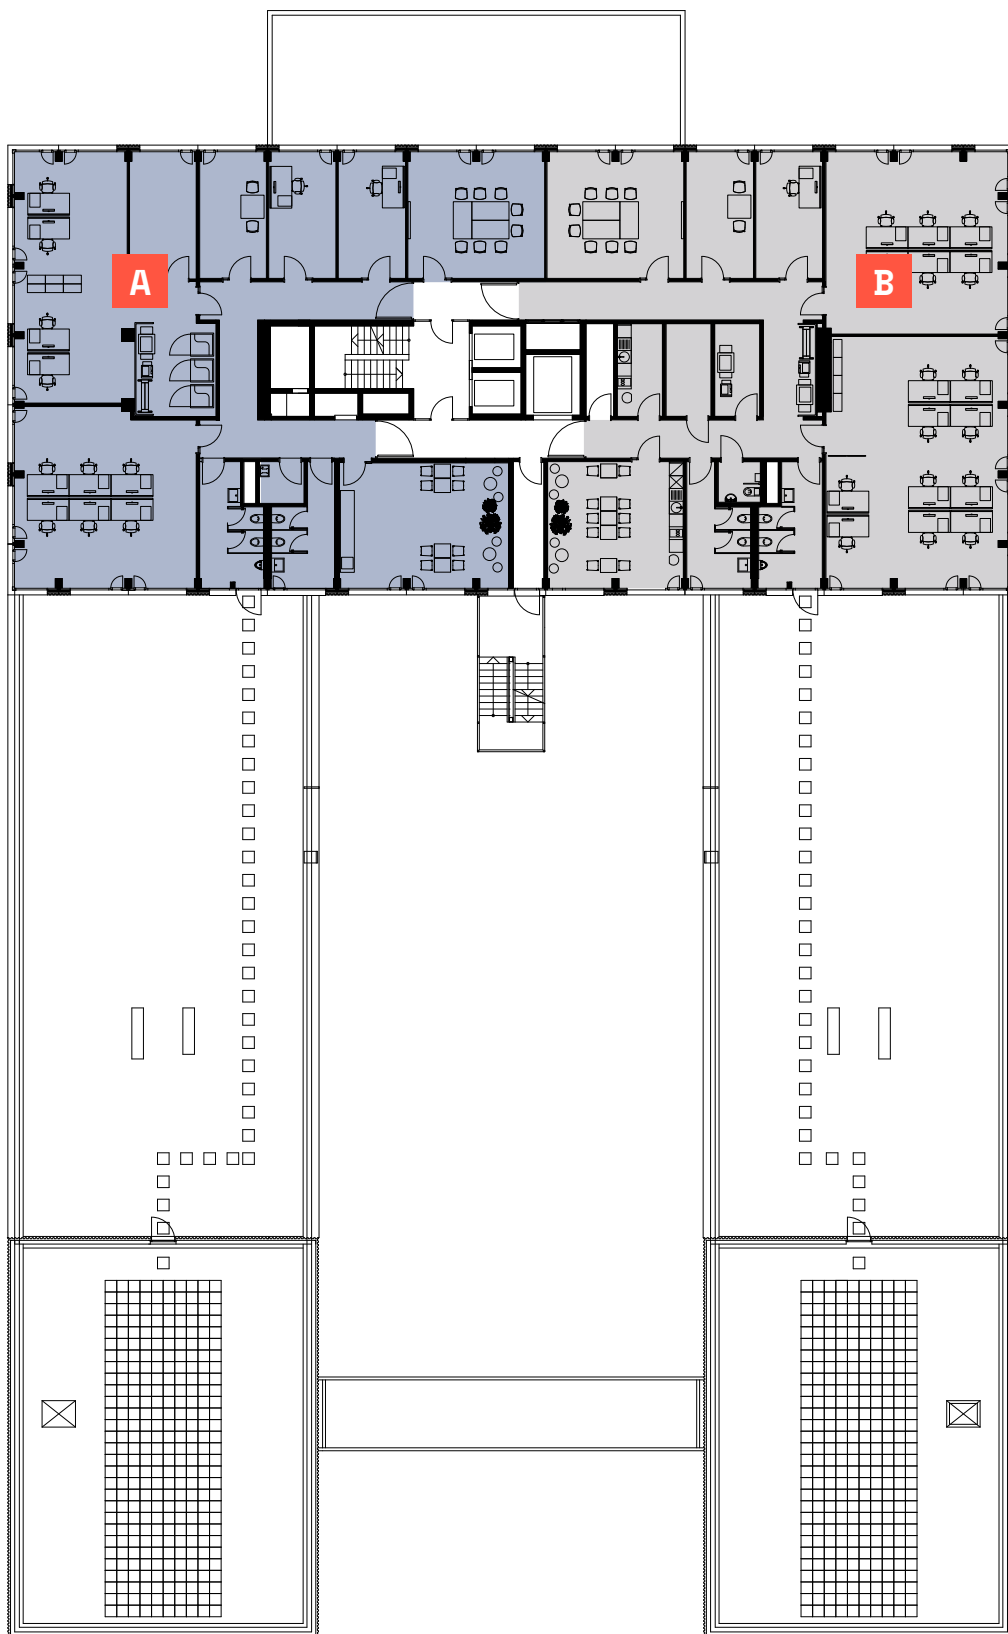

3. OBERGESCHOSS

FOCUS WINTERTHUR

SULZERALLEE

ZONE A

317 m²

ZONE B

329 m²

0 0.5 1.0 1.5 2.0 2.5m