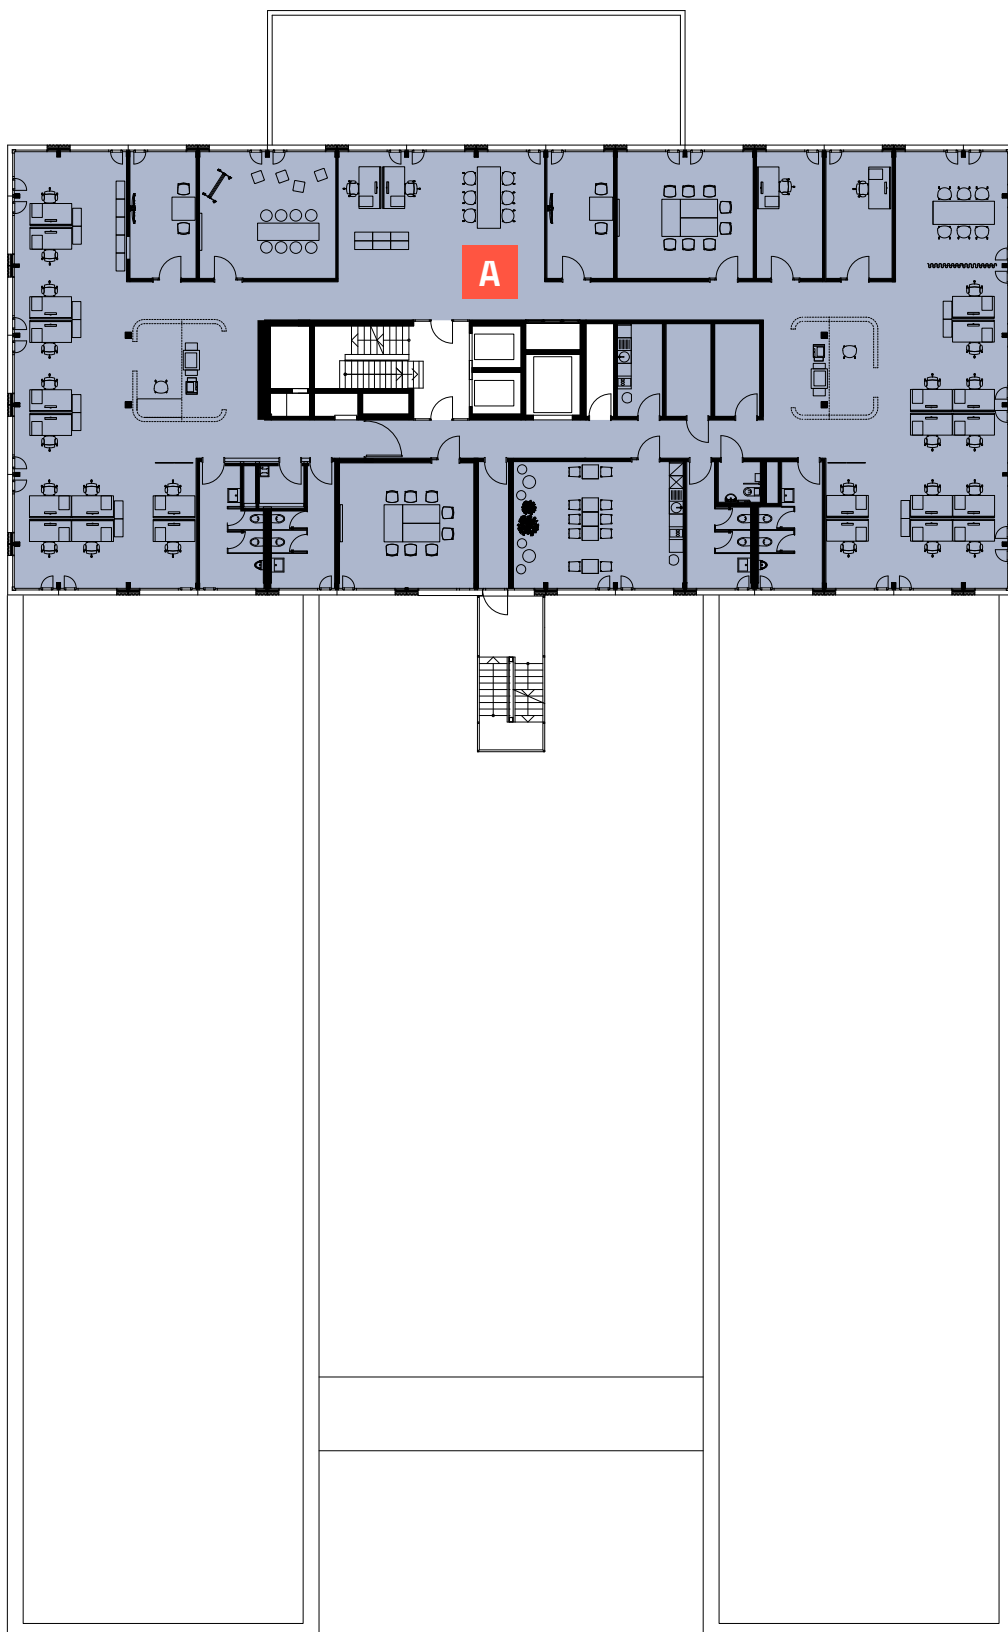

6. OBERGESCHOSS

FOCUS
WINTERTHUR

SULZERALLEE

ZONE A

666 m²

0 0,5 1,0 1,5 2,0 2,5m