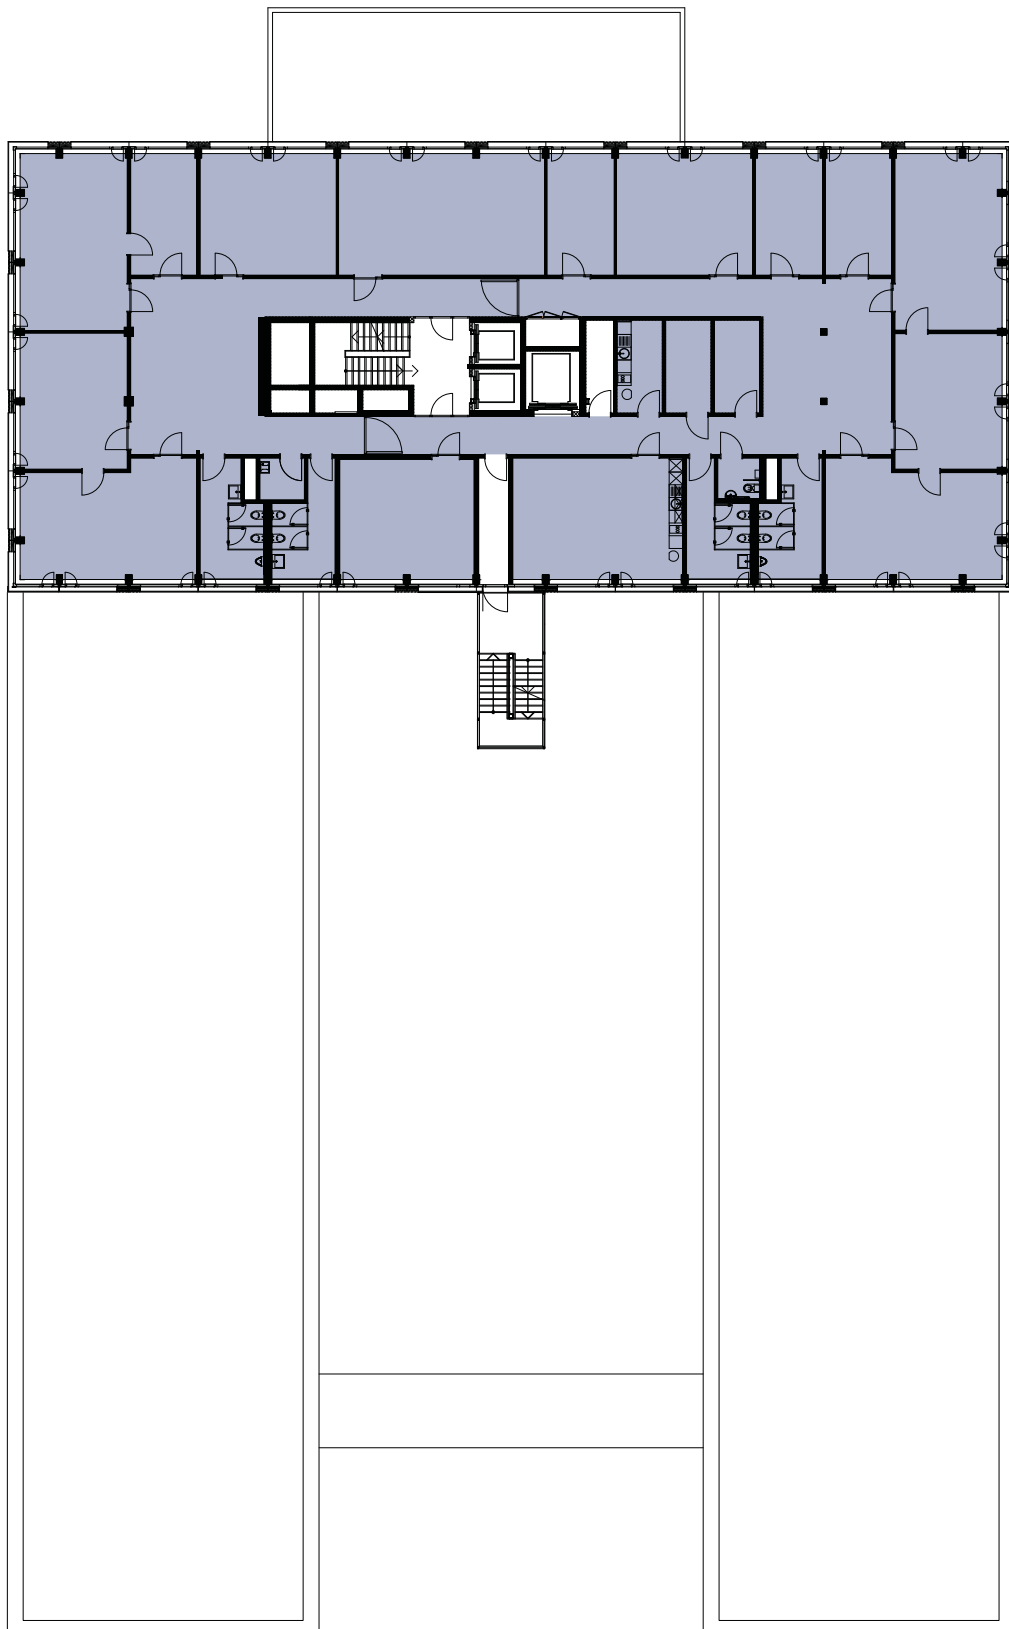

6. OBERGESCHOSS

FOCUS
WINTERTHUR

SULZERALLEE

688 m²

0 0.5 1.0 1.5 2.0 2.5m