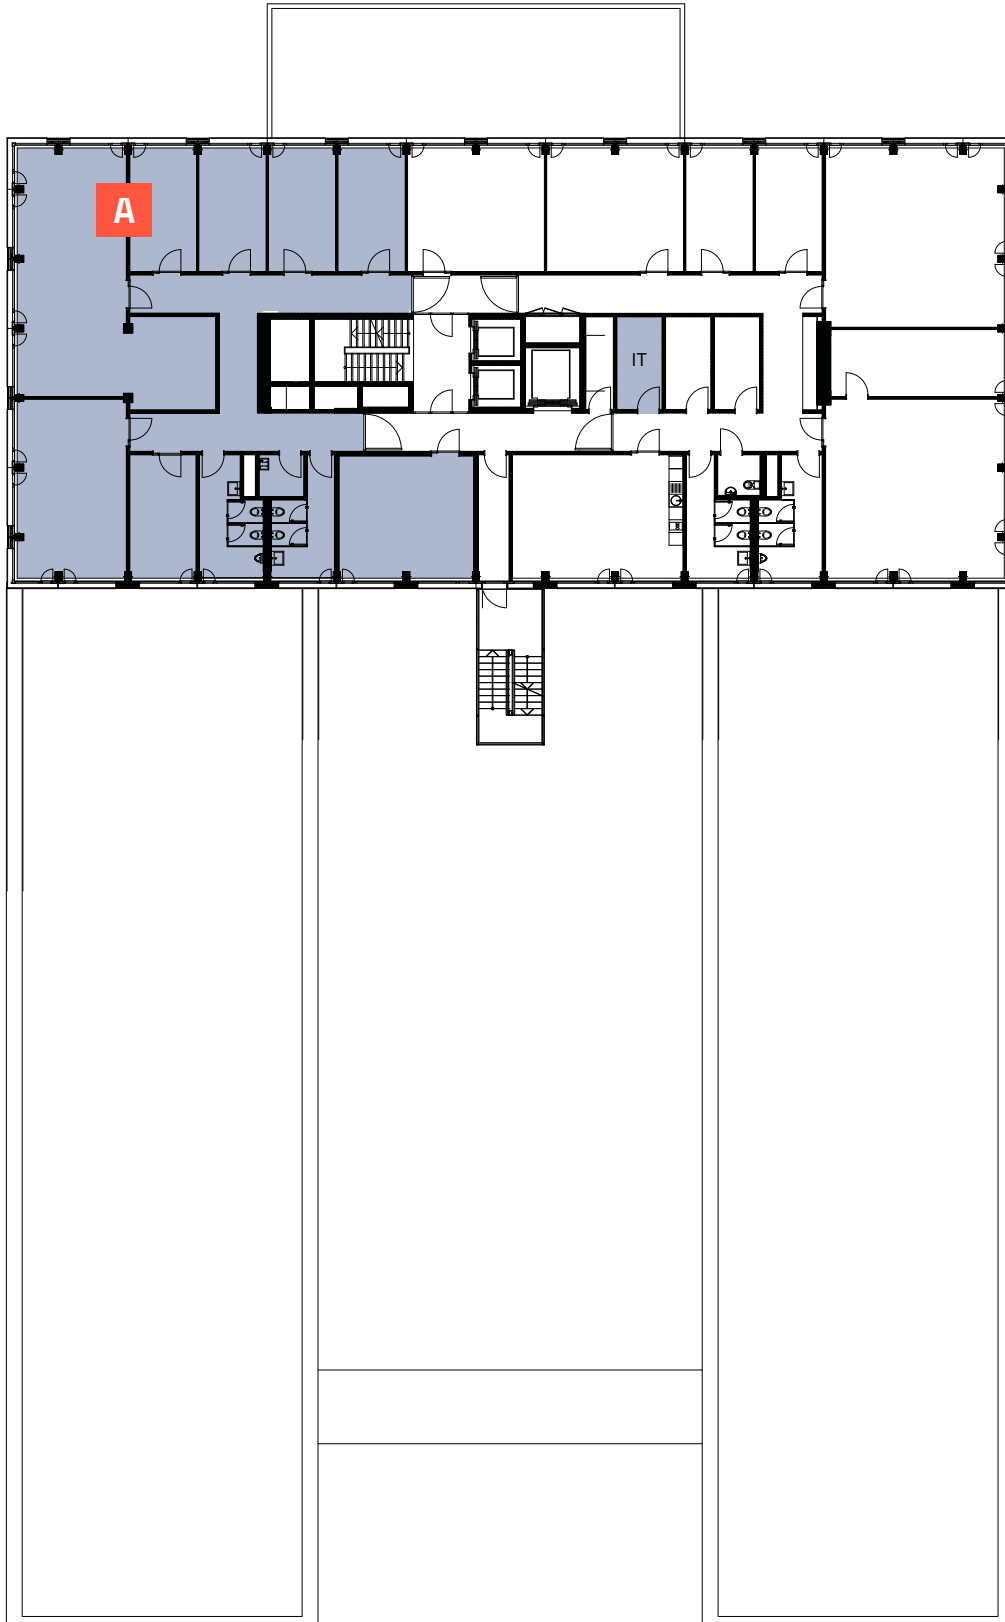

4. OBERGESCHOSS

FOCUS
WINTERTHUR

SULZERALLEE

ZONE A

297 m²

0 0.5 1.0 1.5 2.0 2.5m