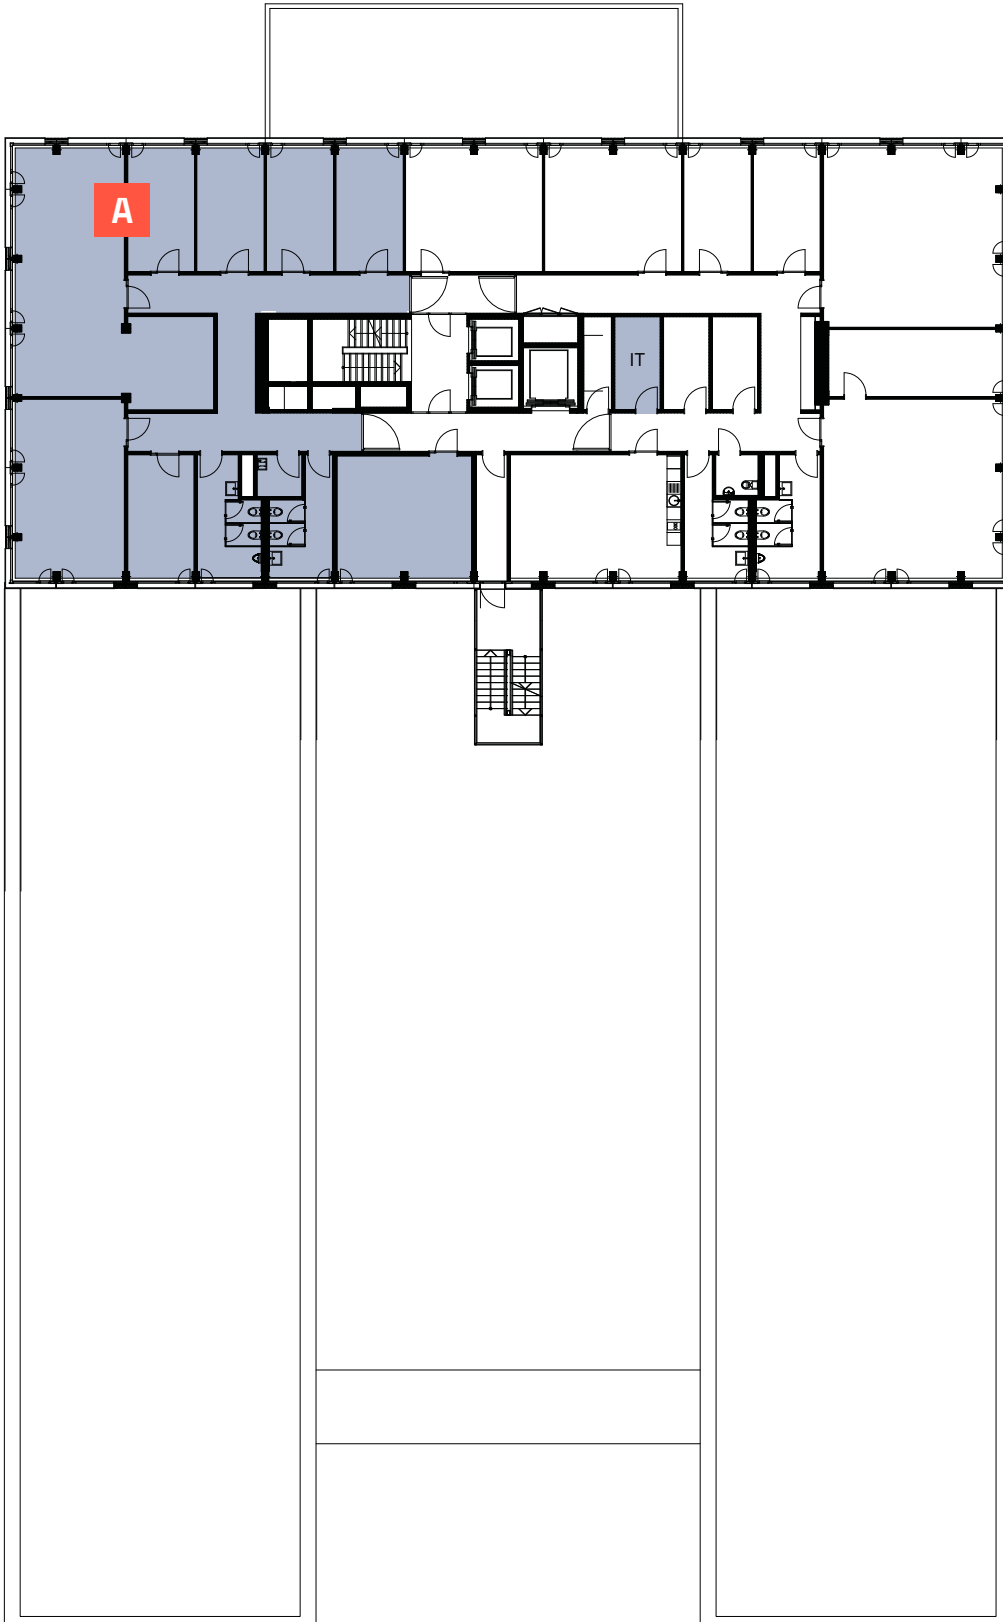

3. OBERGESCHOSS

FOCUS WINTERTHUR

SULZERALLEE

ZONE A

317 m²

0 0,5 10 15 20 25m

3. OBERGESCHOSS

FOCUS
WINTERTHUR

SULZERALLEE

ZONE B

329 m²

0 0,5 10 15 20 25m

3. OBERGESCHOSS

FOCUS
WINTERTHUR

SULZERALLEE

ZONE A

646 m²

0 0,5 10 15 20 25m

4. OBERGESCHOSS

FOCUS
WINTERTHUR

SULZERALLEE

ZONE A

297 m²

0 0.5 1.0 1.5 2.0 2.5m

5. OBERGESCHOSS

FOCUS
WINTERTHUR

SULZERALLEE

ZONE A

296 m²

0 0,5 1,0 1,5 2,0 2,5m

6. OBERGESCHOSS

FOCUS
WINTERTHUR