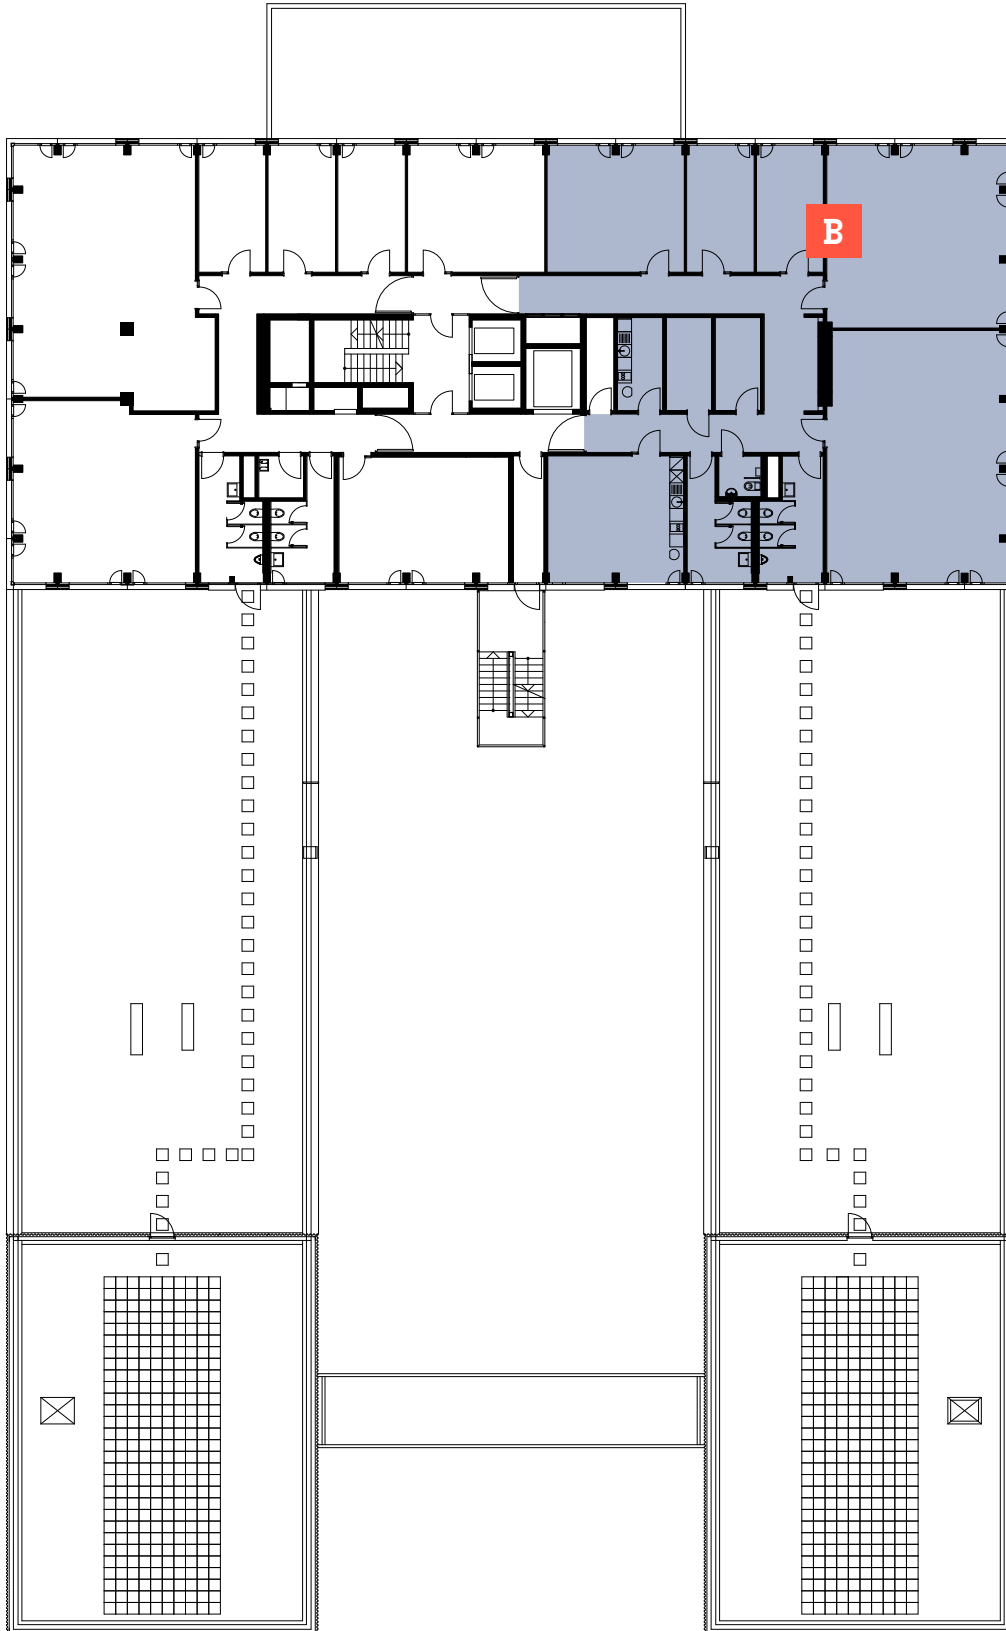

3. OBERGESCHOSS

FOCUS WINTERTHUR

SULZERALLEE

ZONE A

317 m²

0 0,5 10 15 20 25m

3. OBERGESCHOSS

FOCUS
WINTERTHUR

SULZERALLEE

ZONE B

329 m²

0 0,5 10 15 20 25m

3. OBERGESCHOSS

FOCUS
WINTERTHUR

SULZERALLEE

ZONE A

646 m²

0 0,5 10 15 20 25m

4. OBERGESCHOSS

FOCUS
WINTERTHUR

SULZERALLEE

ZONE A

297 m²

0 0.5 1.0 1.5 2.0 2.5m

5. OBERGESCHOSS

FOCUS
WINTERTHUR

SULZERALLEE

ZONE A

296 m²

0 0,5 1,0 1,5 2,0 2,5m

6. OBERGESCHOSS

FOCUS
WINTERTHUR