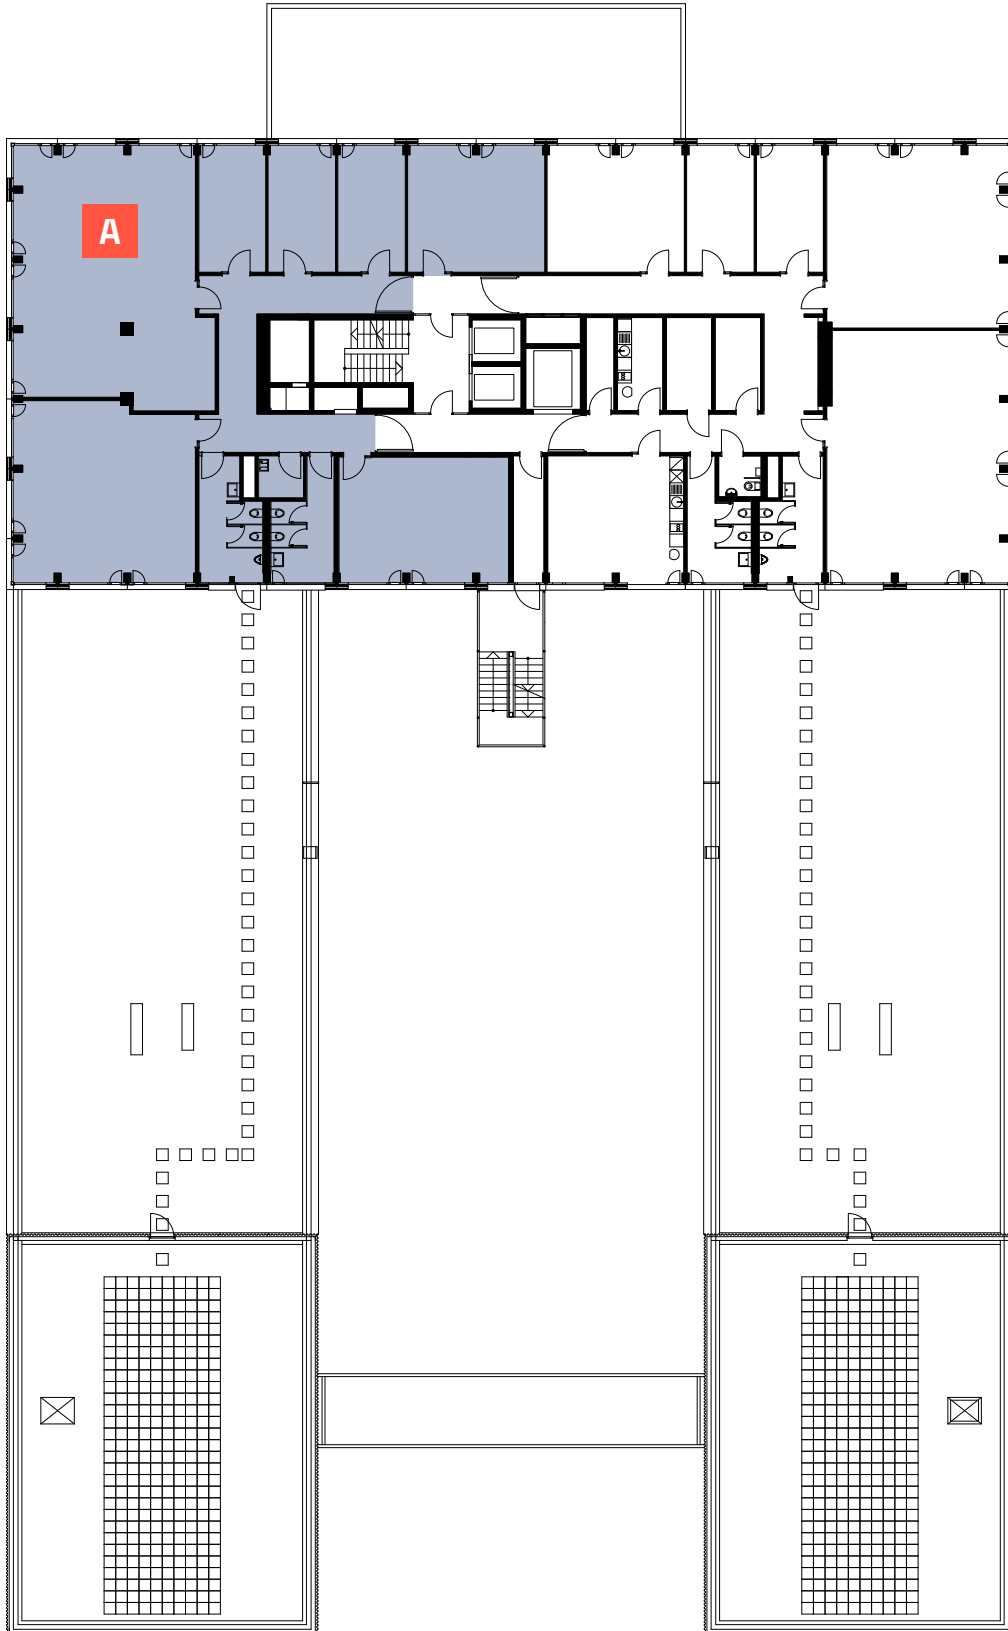

3. OBERGESCHOSS

FOCUS WINTERTHUR

SULZERALLEE

ZONE A

317 m²

0 0,5 10 15 20 25m

3. OBERGESCHOSS

FOCUS
WINTERTHUR

SULZERALLEE

ZONE B

329 m²

0 0,5 10 15 20 25m

3. OBERGESCHOSS

FOCUS
WINTERTHUR

SULZERALLEE

ZONE A

646 m²

0 0,5 10 15 20 25m

4. OBERGESCHOSS

FOCUS
WINTERTHUR

SULZERALLEE

ZONE A

297 m²

0 0.5 1.0 1.5 2.0 2.5m

5. OBERGESCHOSS

FOCUS
WINTERTHUR

SULZERALLEE

ZONE A

296 m²

0 0,5 1,0 1,5 2,0 2,5m

6. OBERGESCHOSS

FOCUS
WINTERTHUR