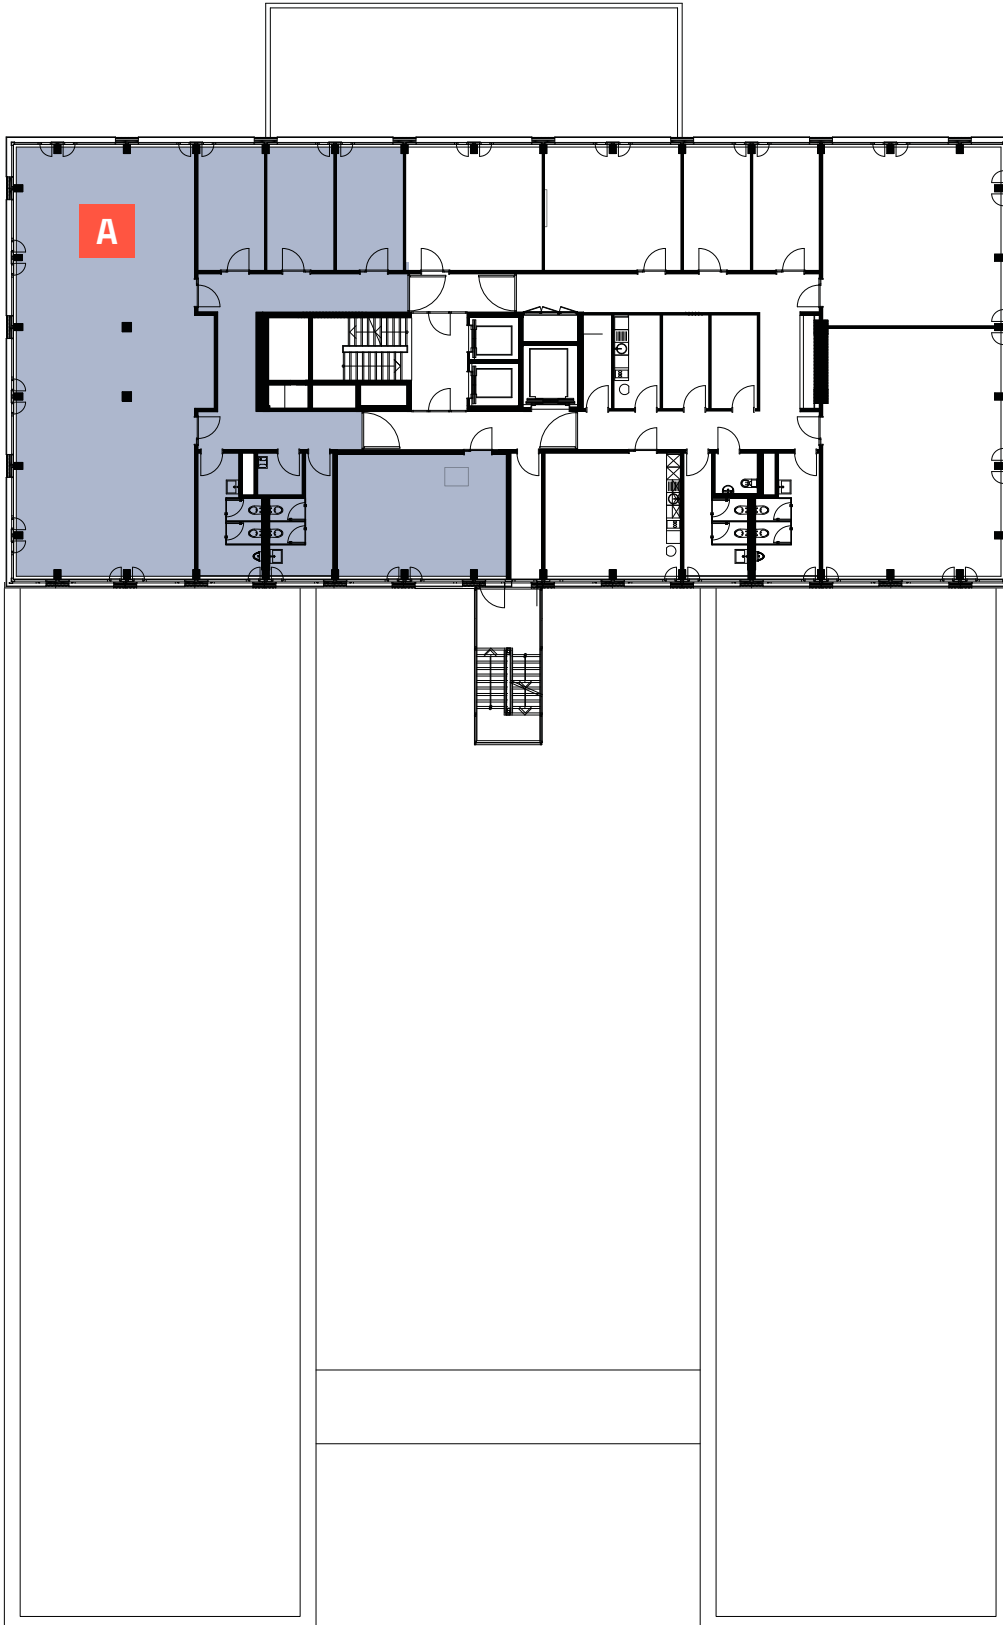

3. OBERGESCHOSS

FOCUS WINTERTHUR

SULZERALLEE

ZONE A

317 m²

0 0,5 10 15 20 25m

3. OBERGESCHOSS

FOCUS
WINTERTHUR

SULZERALLEE

ZONE B

329 m²

0 0,5 10 15 20 25m

3. OBERGESCHOSS

FOCUS
WINTERTHUR

SULZERALLEE

ZONE A

646 m²

0 0,5 10 15 20 25m

4. OBERGESCHOSS

FOCUS
WINTERTHUR

SULZERALLEE

ZONE A

297 m²

0 0.5 1.0 1.5 2.0 2.5m

5. OBERGESCHOSS

FOCUS
WINTERTHUR

SULZERALLEE

ZONE A

296 m²

0 0,5 1,0 1,5 2,0 2,5m

6. OBERGESCHOSS

FOCUS
WINTERTHUR