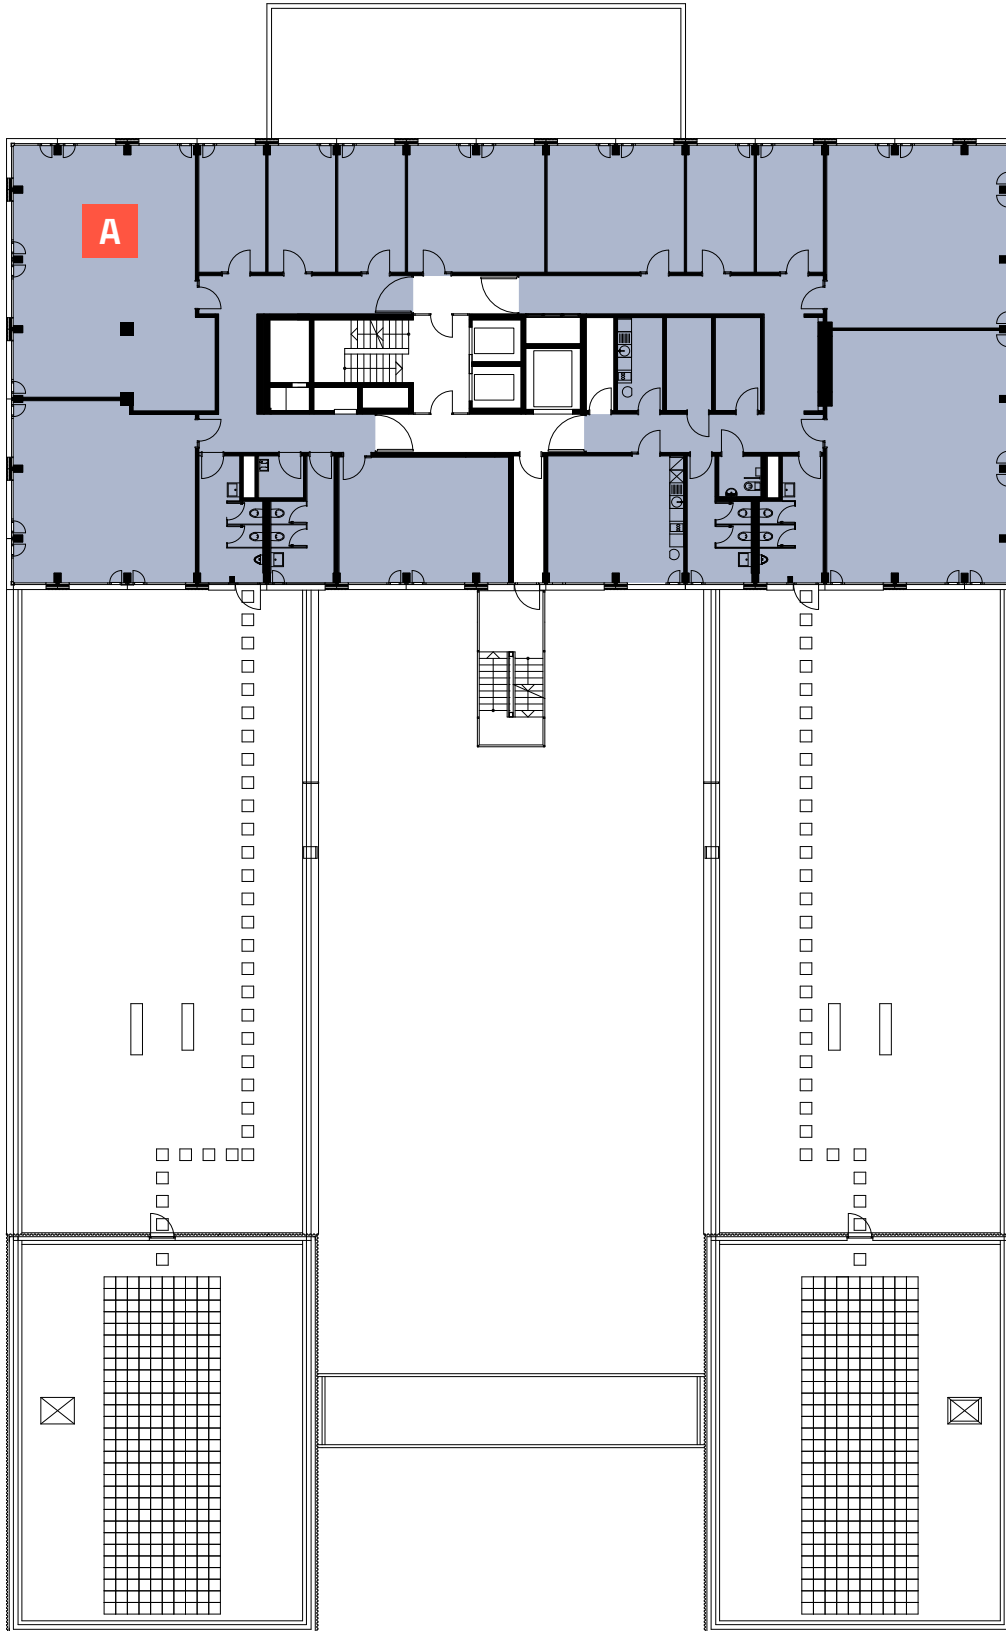

3. OBERGESCHOSS

FOCUS WINTERTHUR

SULZERALLEE

ZONE A

317 m²

0 0,5 10 15 20 25m

3. OBERGESCHOSS

FOCUS
WINTERTHUR

SULZERALLEE

ZONE B

329 m²

0 0,5 10 15 20 25m

3. OBERGESCHOSS

FOCUS
WINTERTHUR

SULZERALLEE

ZONE A

646 m²

0 0,5 10 15 20 25m

4. OBERGESCHOSS

FOCUS
WINTERTHUR

SULZERALLEE

ZONE A

297 m²

0 0.5 1.0 1.5 2.0 2.5m

5. OBERGESCHOSS

FOCUS
WINTERTHUR

SULZERALLEE

ZONE A

296 m²

0 0,5 1,0 1,5 2,0 2,5m

6. OBERGESCHOSS

FOCUS
WINTERTHUR