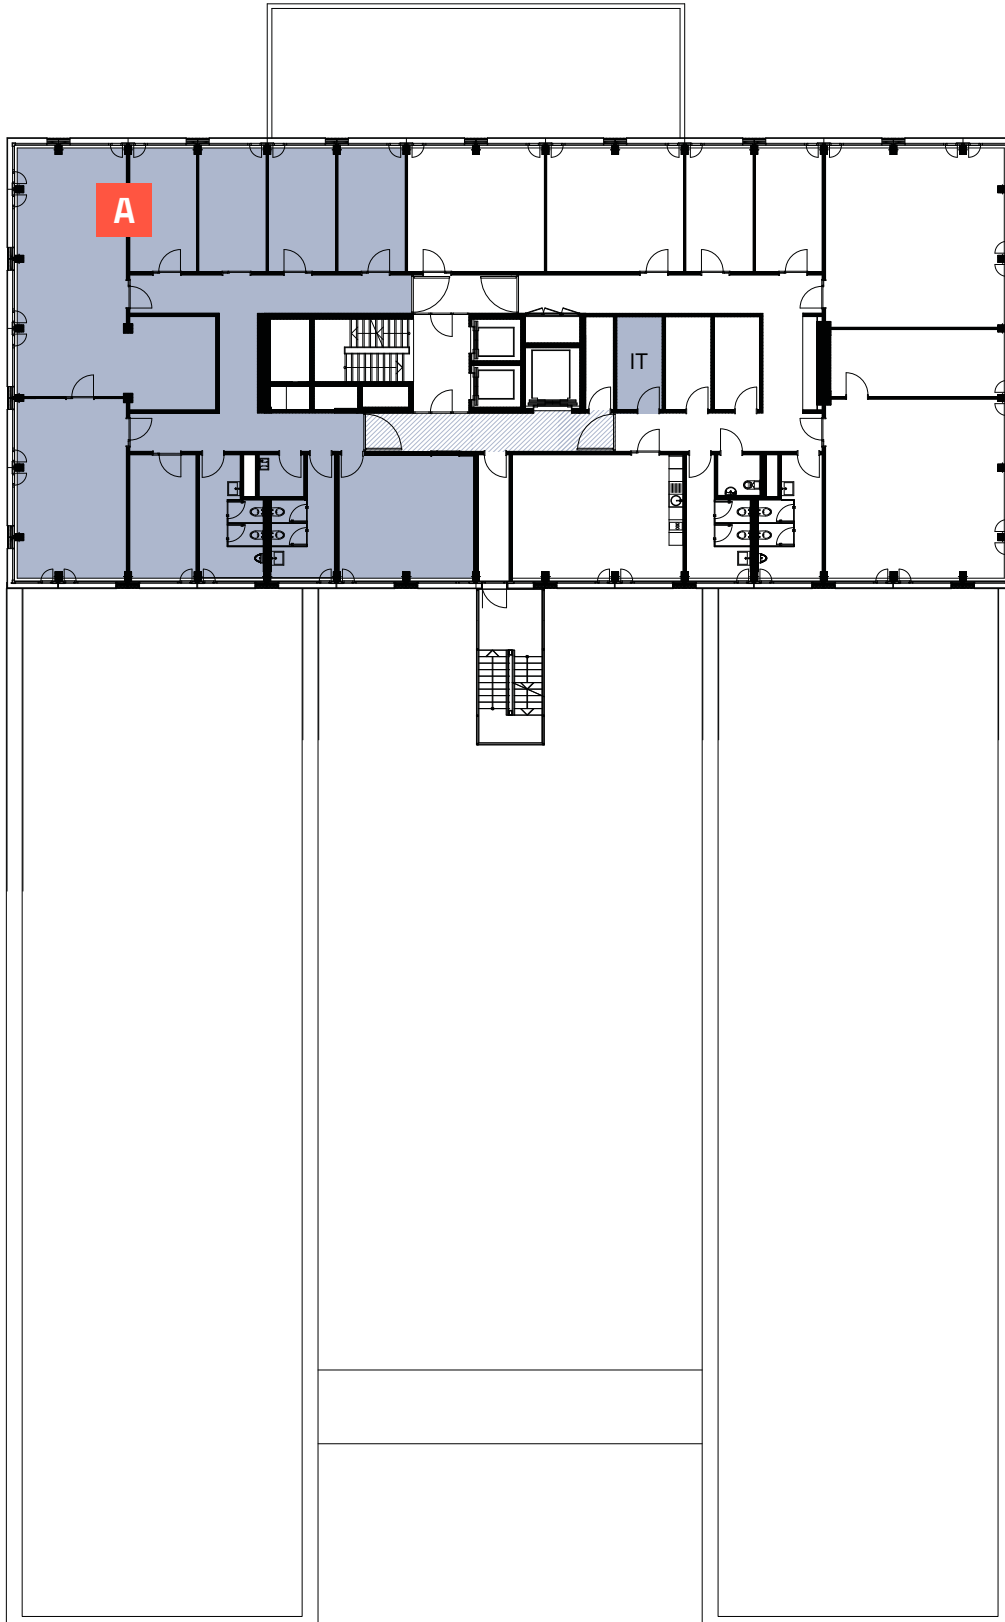

4. OBERGESCHOSS

FOCUS
WINTERTHUR

SULZERALLEE

ZONE A

295 m²

0 0.5 1.0 1.5 2.0 2.5m