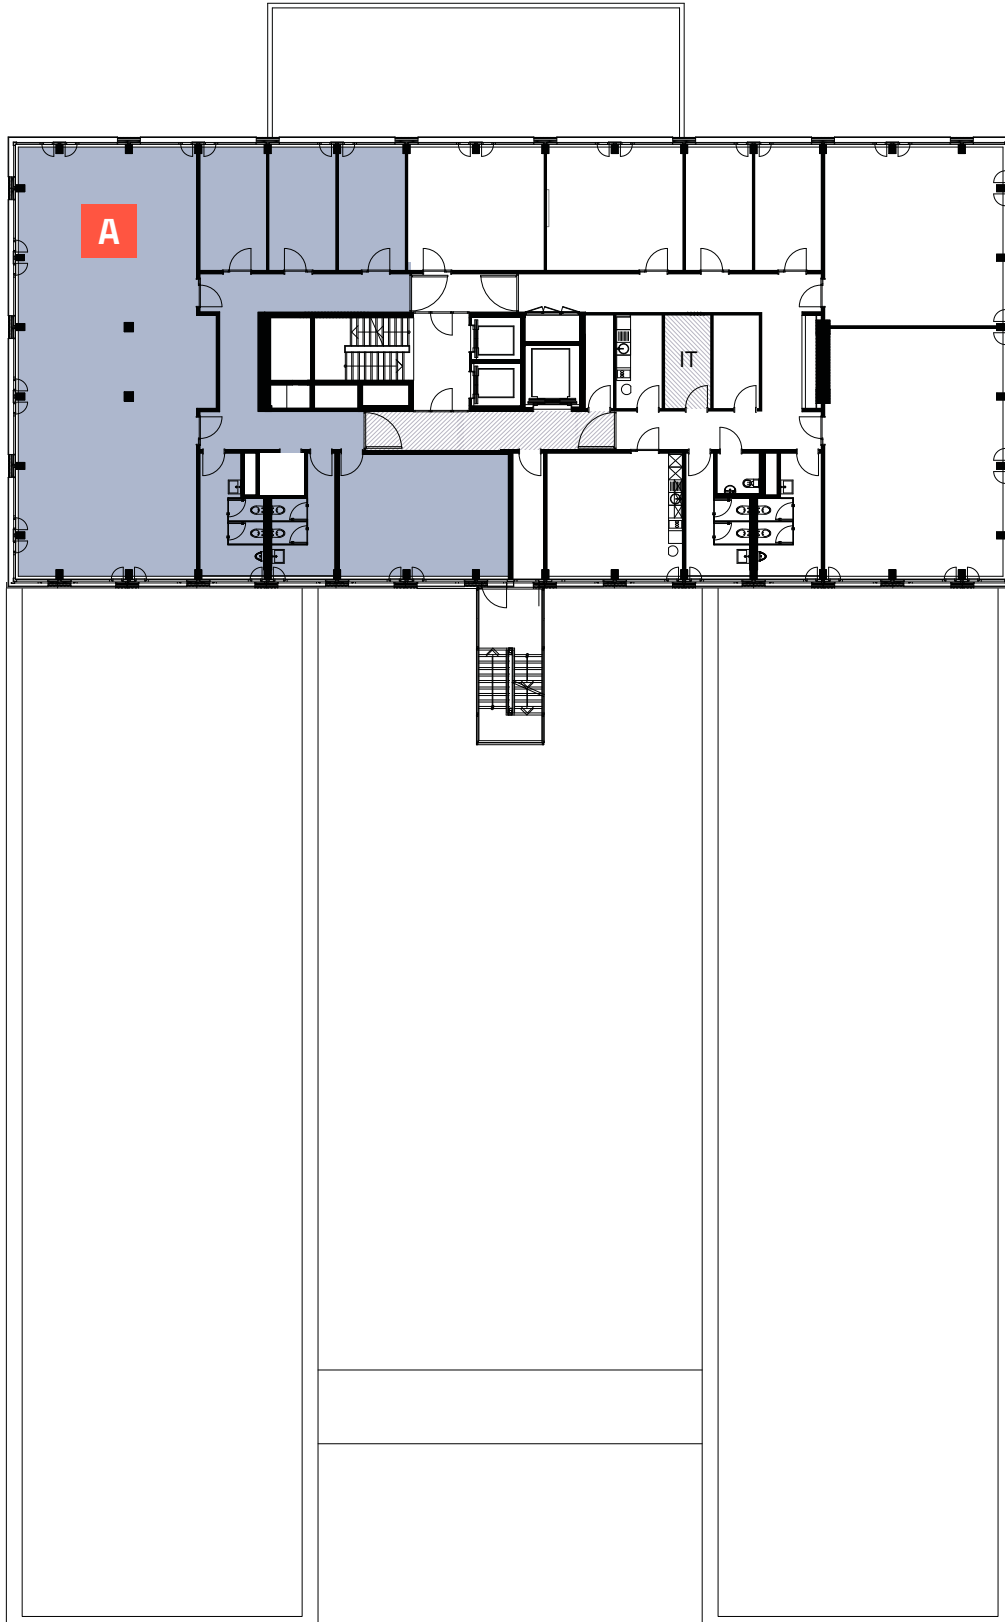

5. OBERGESCHOSS

FOCUS
WINTERTHUR

SULZERALLEE

ZONE A

291 m²

0 0.5 1.0 1.5 2.0 2.5m