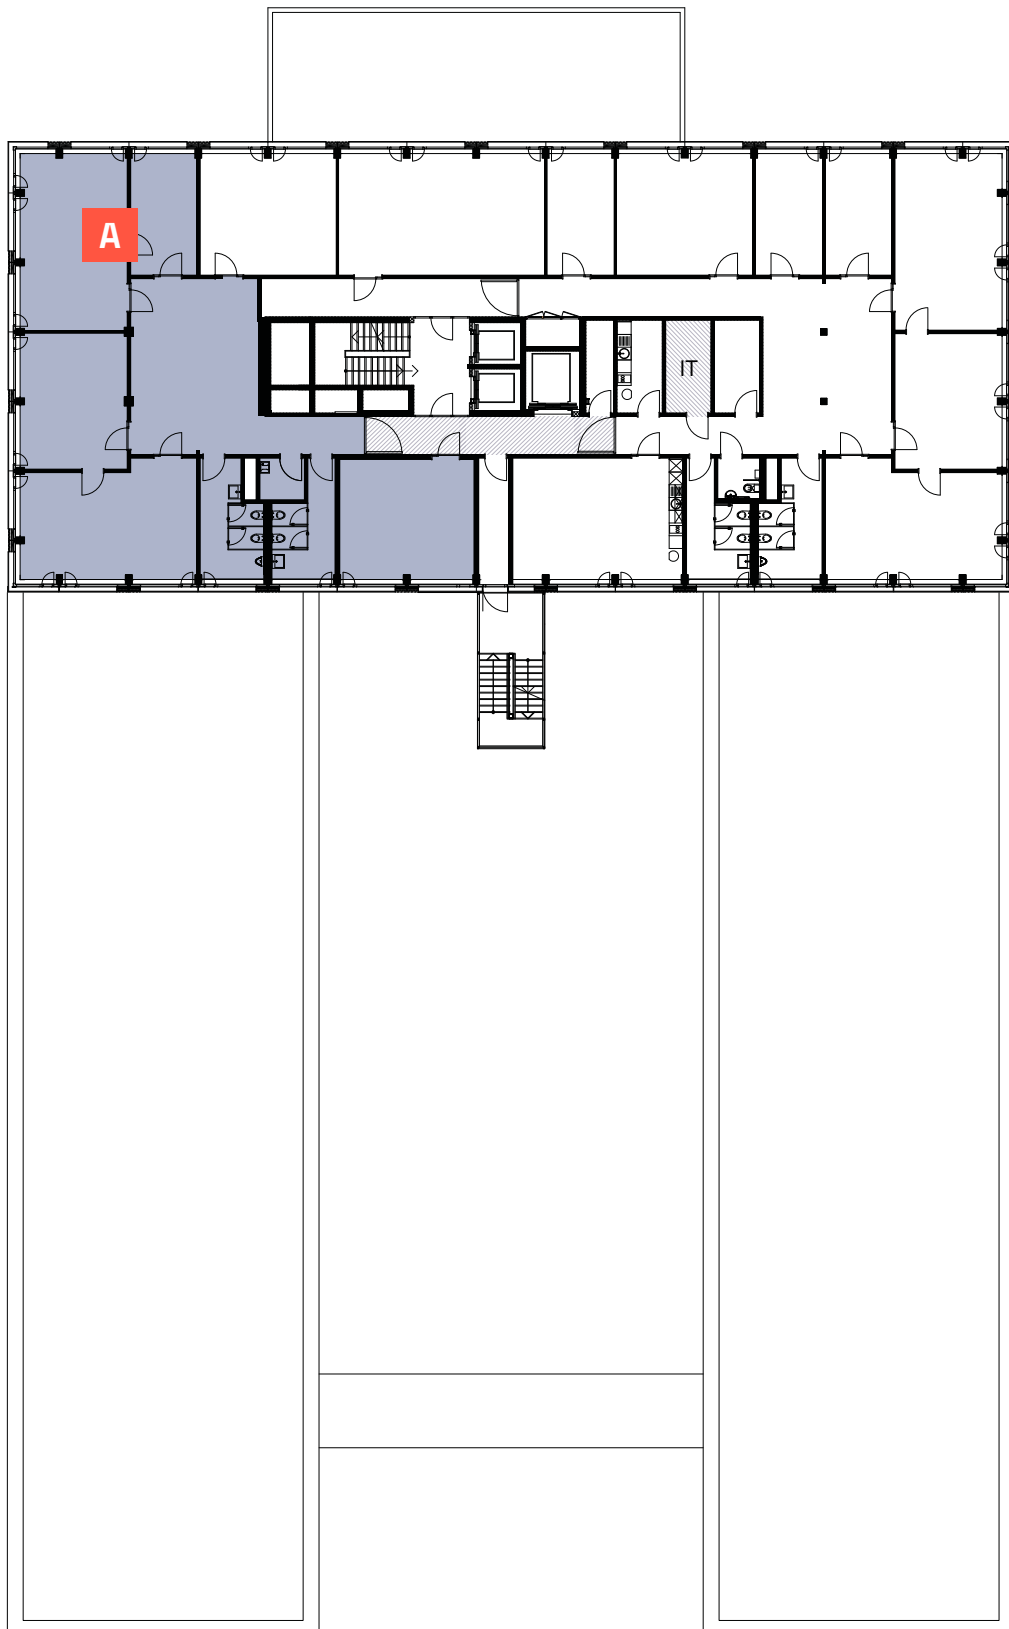

3. OBERGESCHOSS

FOCUS WINTERTHUR

SULZERALLEE

ZONE B

295 m²

0 0,5 1,0 1,5 2,0 2,5m

4. OBERGESCHOSS

FOCUS
WINTERTHUR

SULZERALLEE

ZONE A

295 m²

0 0.5 1.0 1.5 2.0 2.5m

5. OBERGESCHOSS

FOCUS
WINTERTHUR

SULZERALLEE

ZONE A

291 m²

0 0.5 1.0 1.5 2.0 2.5m

6. OBERGESCHOSS

FOCUS
WINTERTHUR

SULZERALLEE

ZONE A

239 m²

0 0.5 1.0 1.5 2.0 2.5m