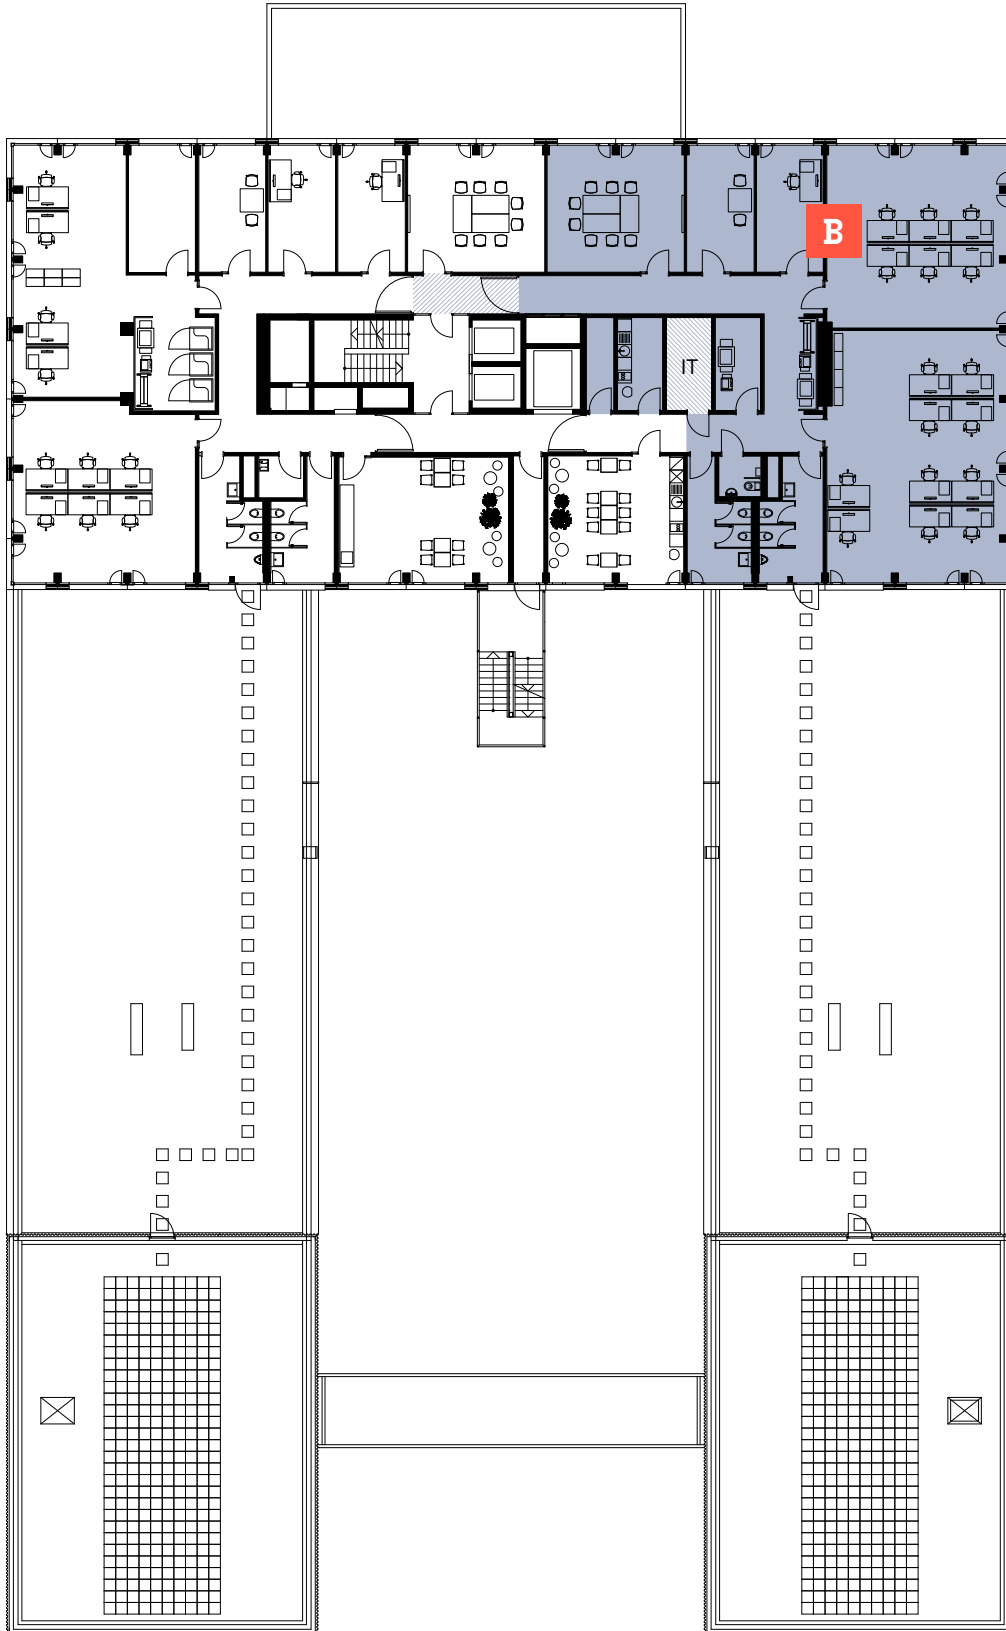

3. OBERGESCHOSS

FOCUS WINTERTHUR

SULZERALLEE

ZONE B

295 m²

0 0,5 1,0 1,5 2,0 2,5m

4. OBERGESCHOSS

FOCUS
WINTERTHUR

SULZERALLEE

ZONE A

295 m²

0 0.5 1.0 1.5 2.0 2.5m

5. OBERGESCHOSS

FOCUS
WINTERTHUR

SULZERALLEE

ZONE A

291 m²

0 0.5 1.0 1.5 2.0 2.5m

6. OBERGESCHOSS

FOCUS
WINTERTHUR

SULZERALLEE

ZONE A

239 m²

0 0.5 1.0 1.5 2.0 2.5m