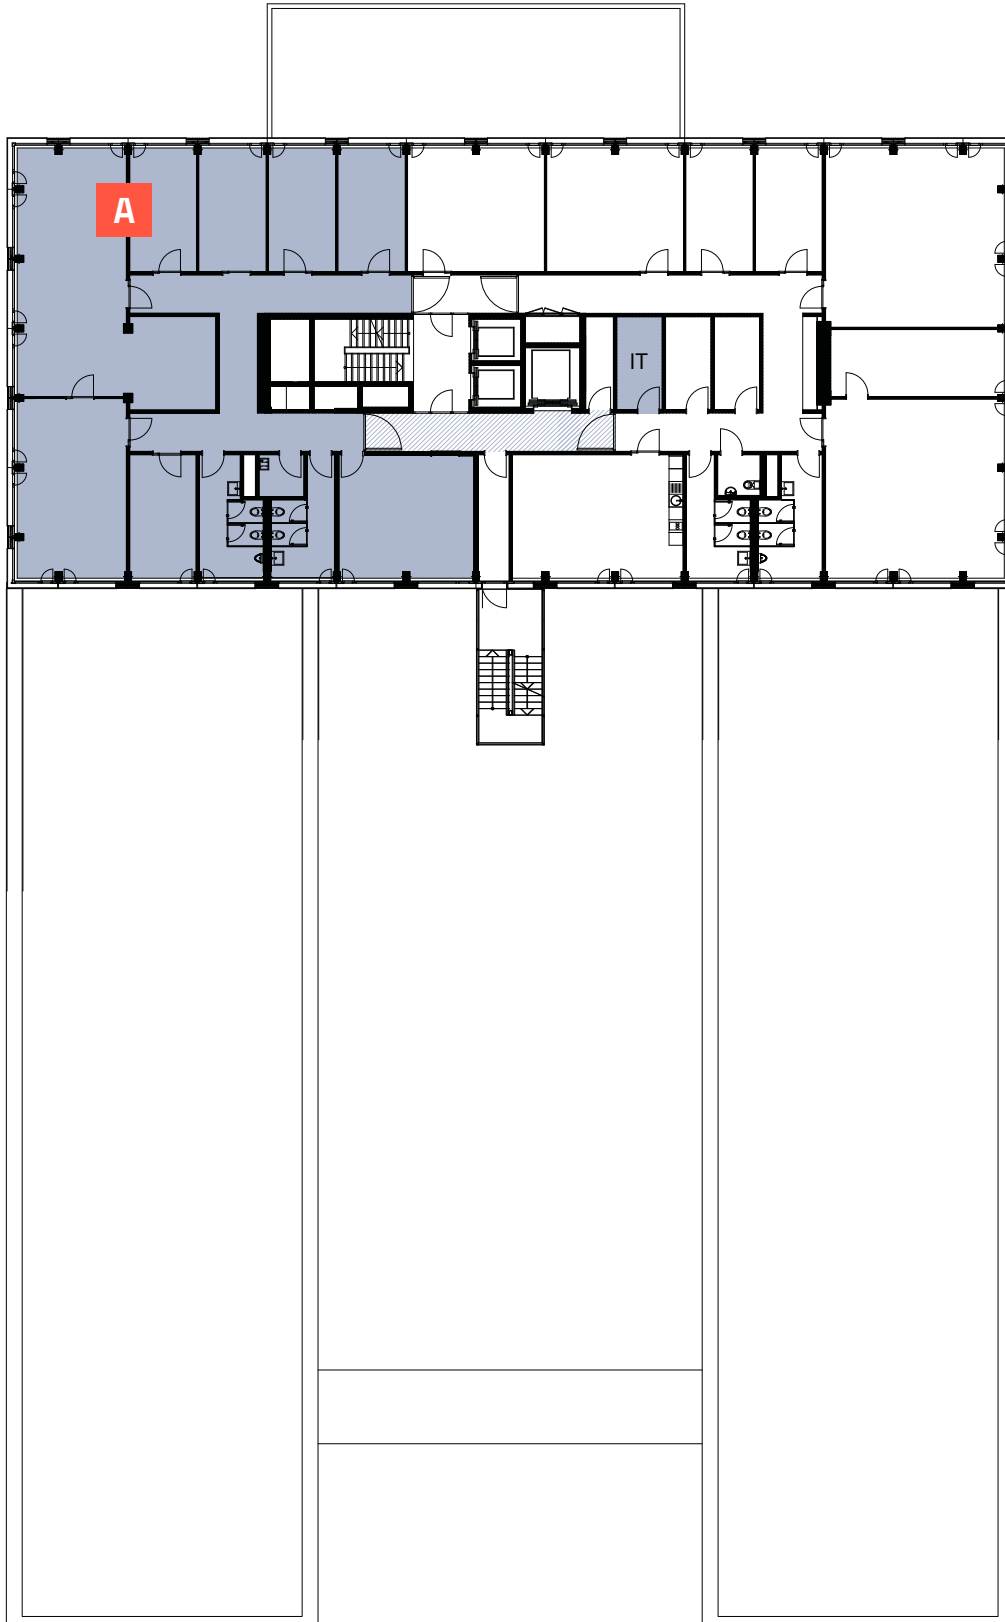

3. OBERGESCHOSS

FOCUS WINTERTHUR

SULZERALLEE

ZONE B

295 m²

0 0,5 1,0 1,5 2,0 2,5m

4. OBERGESCHOSS

FOCUS
WINTERTHUR

SULZERALLEE

ZONE A

295 m²

0 0.5 1.0 1.5 2.0 2.5m

5. OBERGESCHOSS

FOCUS
WINTERTHUR

SULZERALLEE

ZONE A

291 m²

0 0.5 1.0 1.5 2.0 2.5m

6. OBERGESCHOSS

FOCUS
WINTERTHUR

SULZERALLEE

ZONE A

239 m²

0 0.5 1.0 1.5 2.0 2.5m