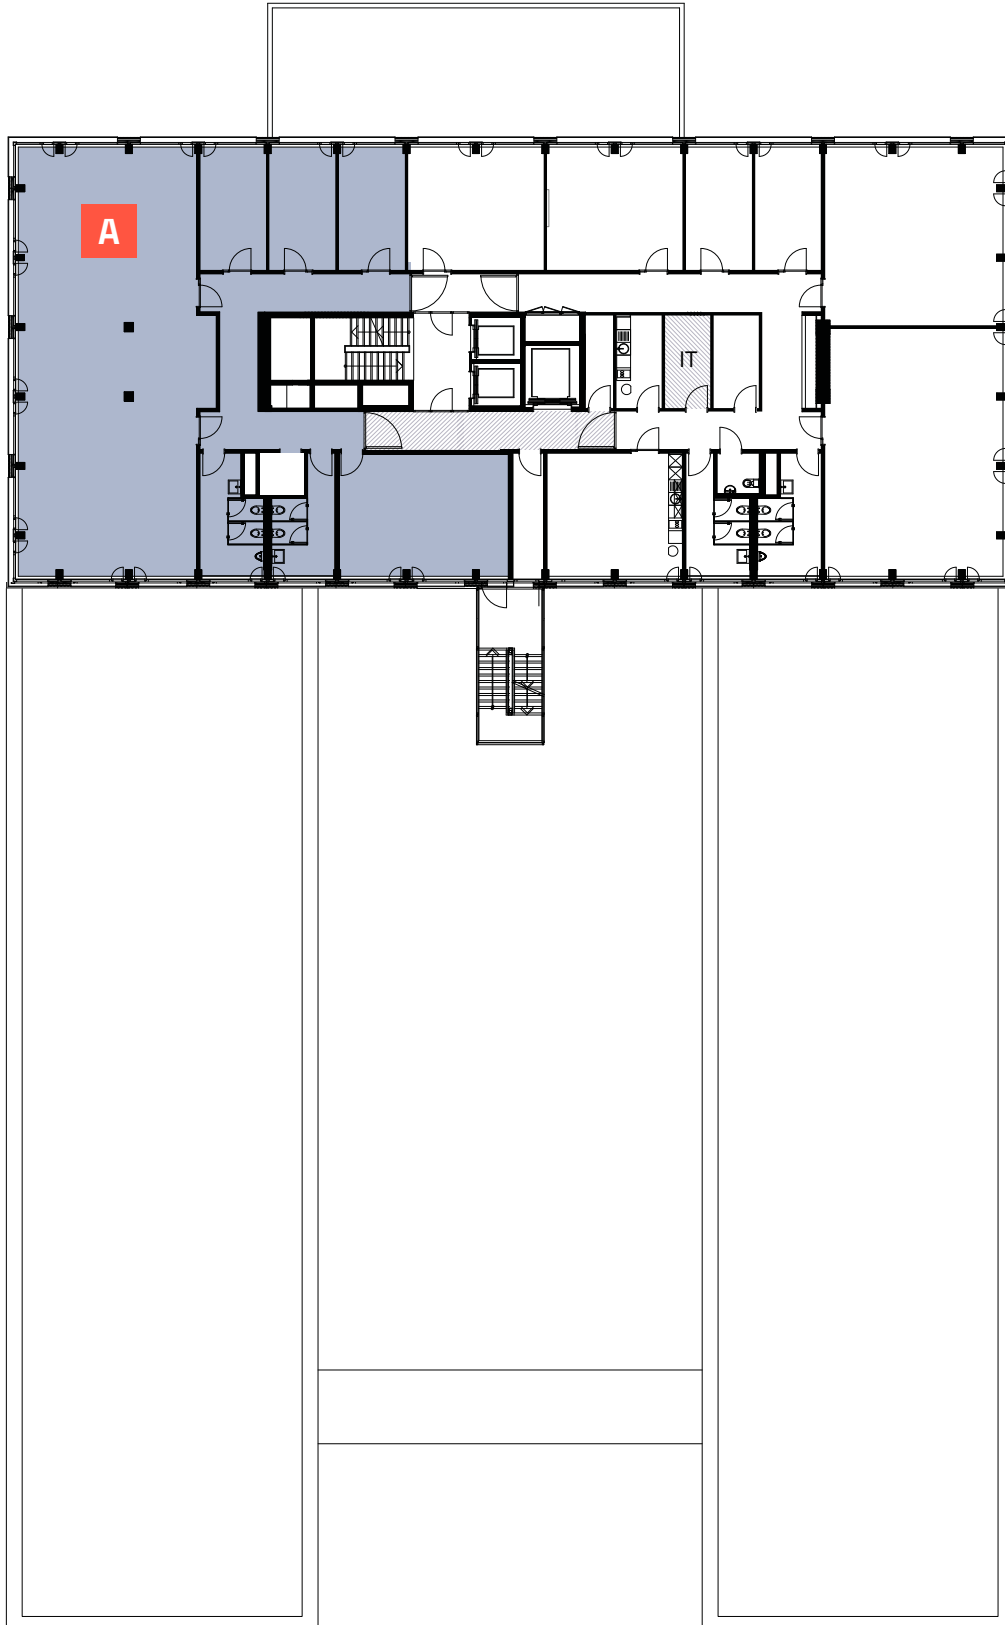

3. OBERGESCHOSS

FOCUS WINTERTHUR

SULZERALLEE

ZONE B

295 m²

0 0,5 1,0 1,5 2,0 2,5m

4. OBERGESCHOSS

FOCUS
WINTERTHUR

SULZERALLEE

ZONE A

295 m²

0 0.5 1.0 1.5 2.0 2.5m

5. OBERGESCHOSS

FOCUS
WINTERTHUR

SULZERALLEE

ZONE A

291 m²

0 0.5 1.0 1.5 2.0 2.5m

6. OBERGESCHOSS

FOCUS
WINTERTHUR

SULZERALLEE

ZONE A

239 m²

0 0.5 1.0 1.5 2.0 2.5m