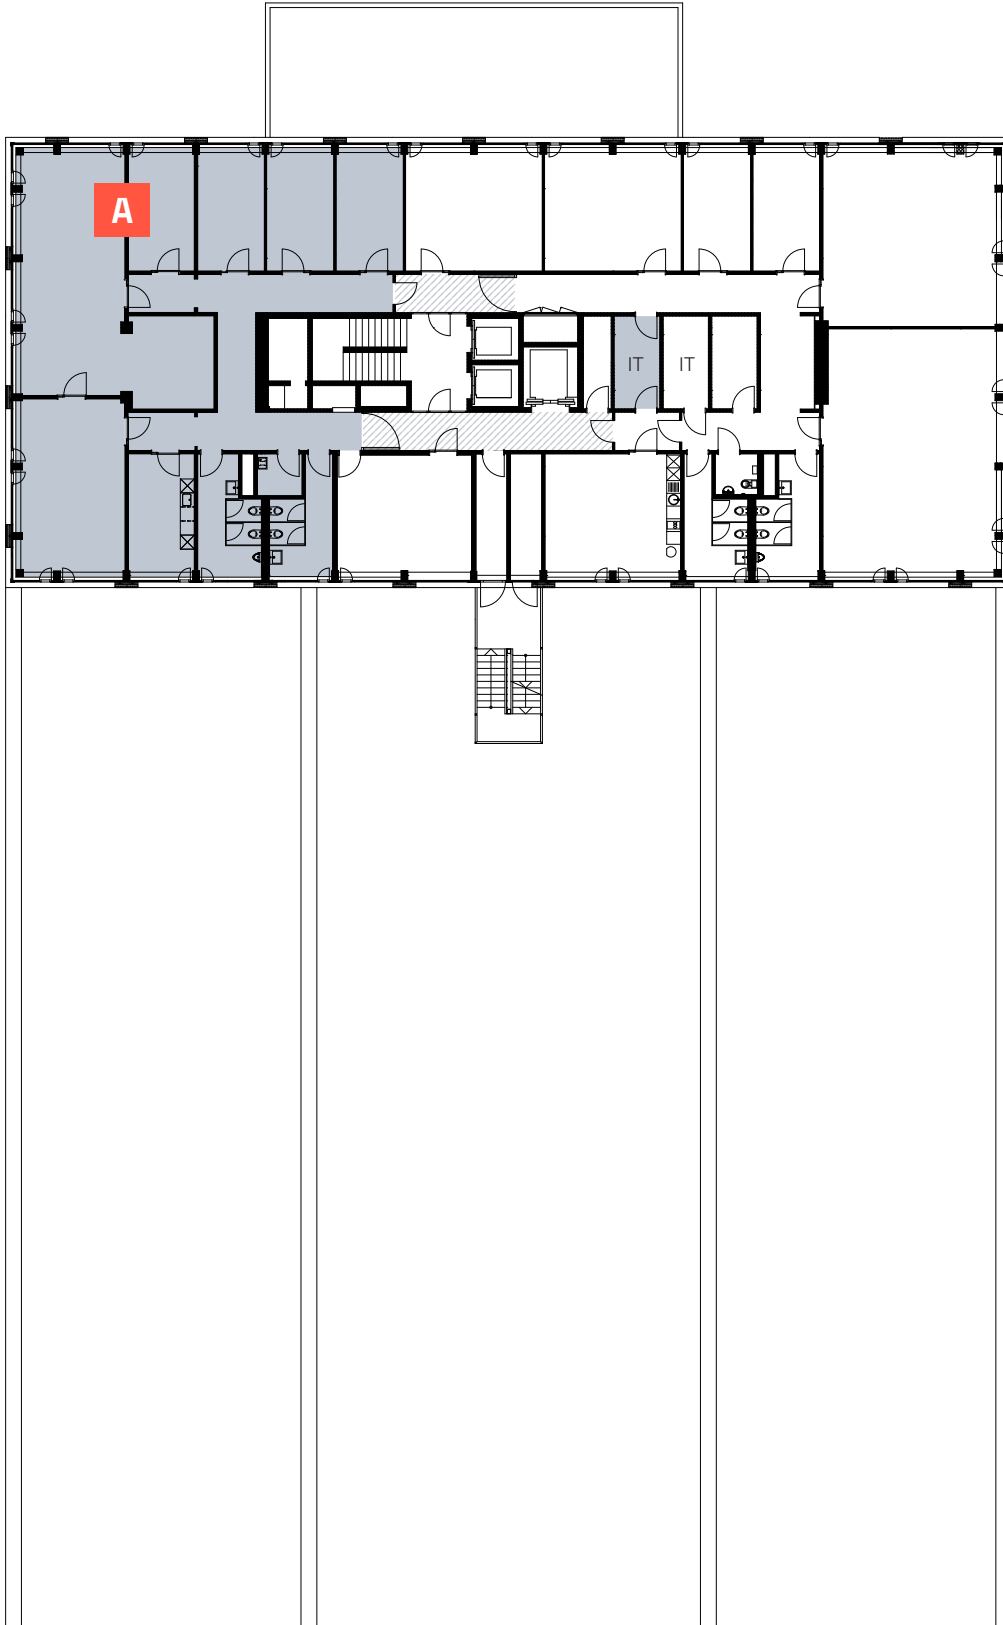

4. OBERGESCHOSS

FOCUS
WINTERTHUR

SULZERALLEE

ZONE A

269 m²

0 0.5 1.0 1.5 2.0 2.5m