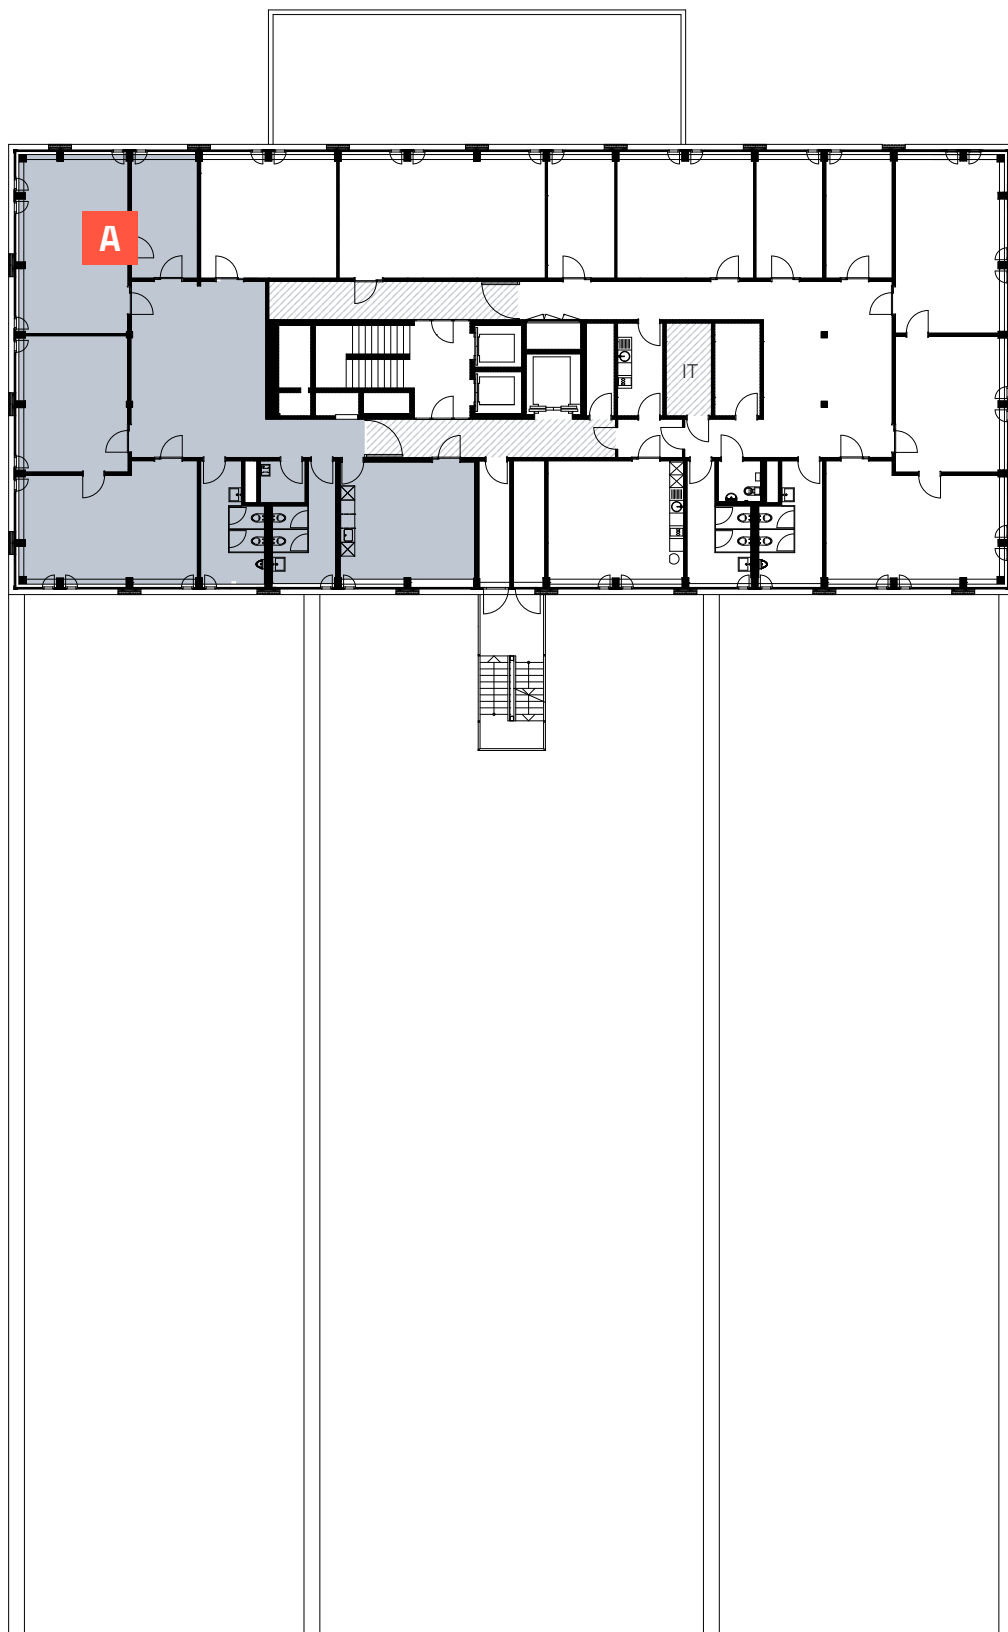

6. OBERGESCHOSS

FOCUS
WINTERTHUR

SULZERALLEE

ZONE A

248 m²

0 0.5 1.0 1.5 2.0 2.5m