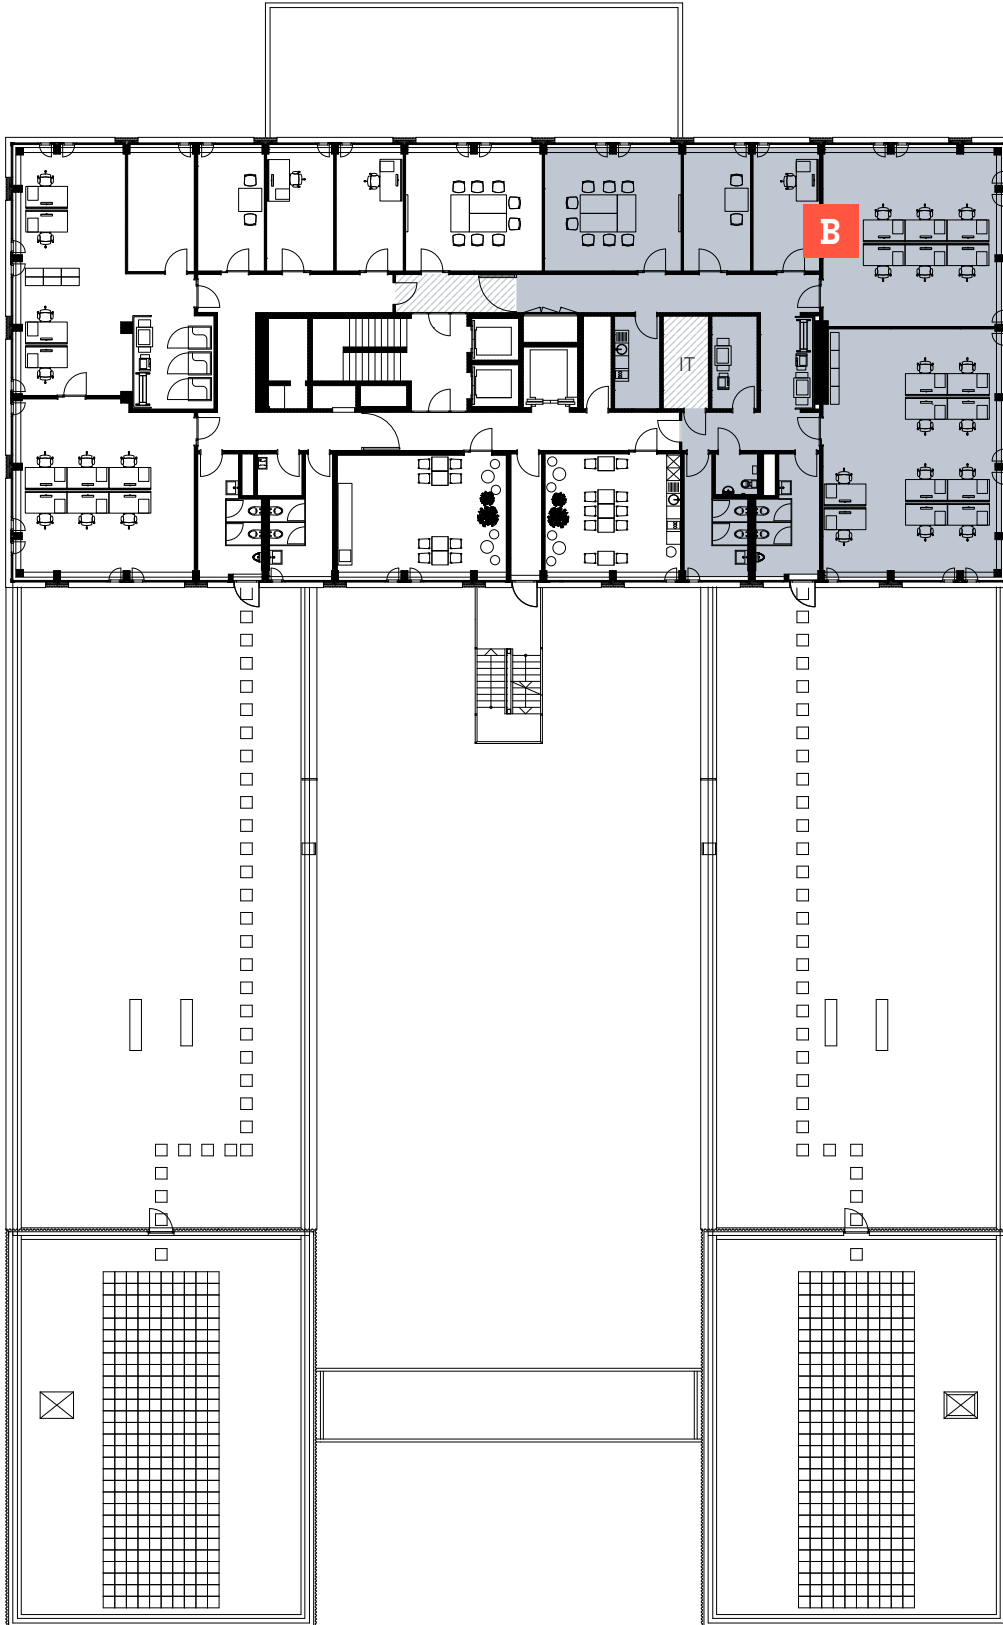

3. OBERGESCHOSS

FOCUS
WINTERTHUR

SULZERALLEE

ZONE B

295 m²

0 0,5 10 15 20 25m

4. OBERGESCHOSS

FOCUS
WINTERTHUR

SULZERALLEE

ZONE A

269 m²

0 0.5 1.0 1.5 2.0 2.5m

5. OBERGESCHOSS

FOCUS
WINTERTHUR

SULZERALLEE

ZONE A

307 m²

6. OBERGESCHOSS

FOCUS
WINTERTHUR

SULZERALLEE

ZONE A

248 m²