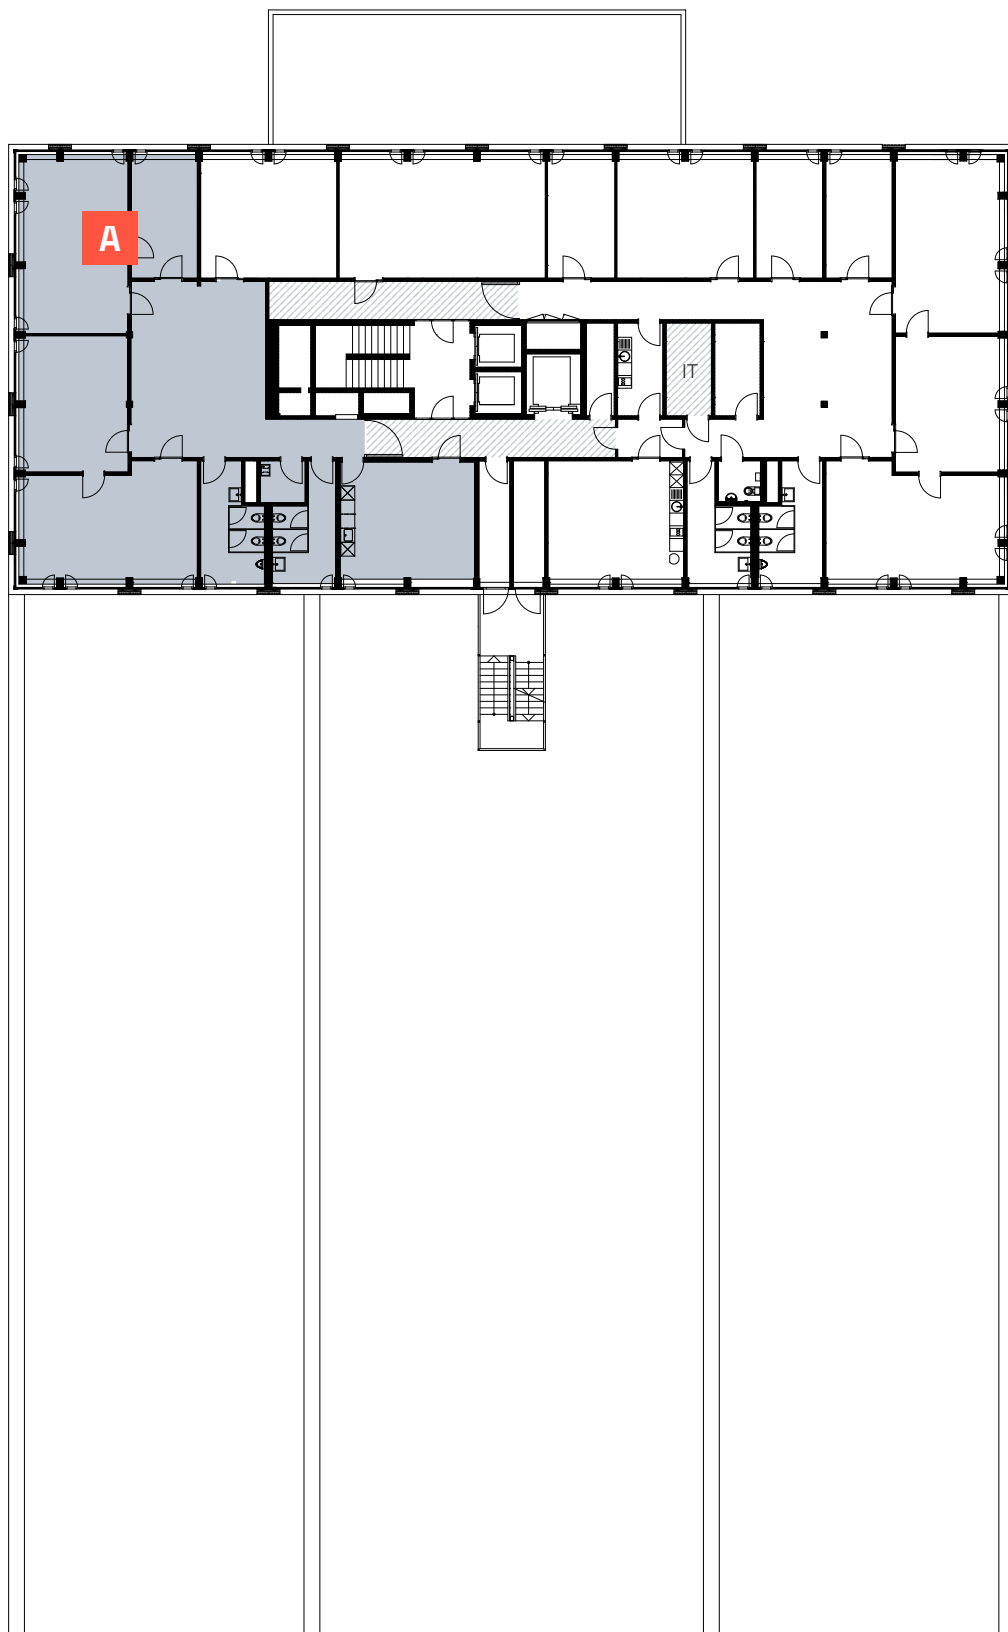

3. OBERGESCHOSS

FOCUS
WINTERTHUR

SULZERALLEE

ZONE B

295 m²

0 0,5 10 15 20 25m

4. OBERGESCHOSS

FOCUS
WINTERTHUR

SULZERALLEE

ZONE A

269 m²

0 0.5 1.0 1.5 2.0 2.5m

5. OBERGESCHOSS

FOCUS
WINTERTHUR

SULZERALLEE

ZONE A

307 m²

6. OBERGESCHOSS

FOCUS
WINTERTHUR

SULZERALLEE

ZONE A

248 m²