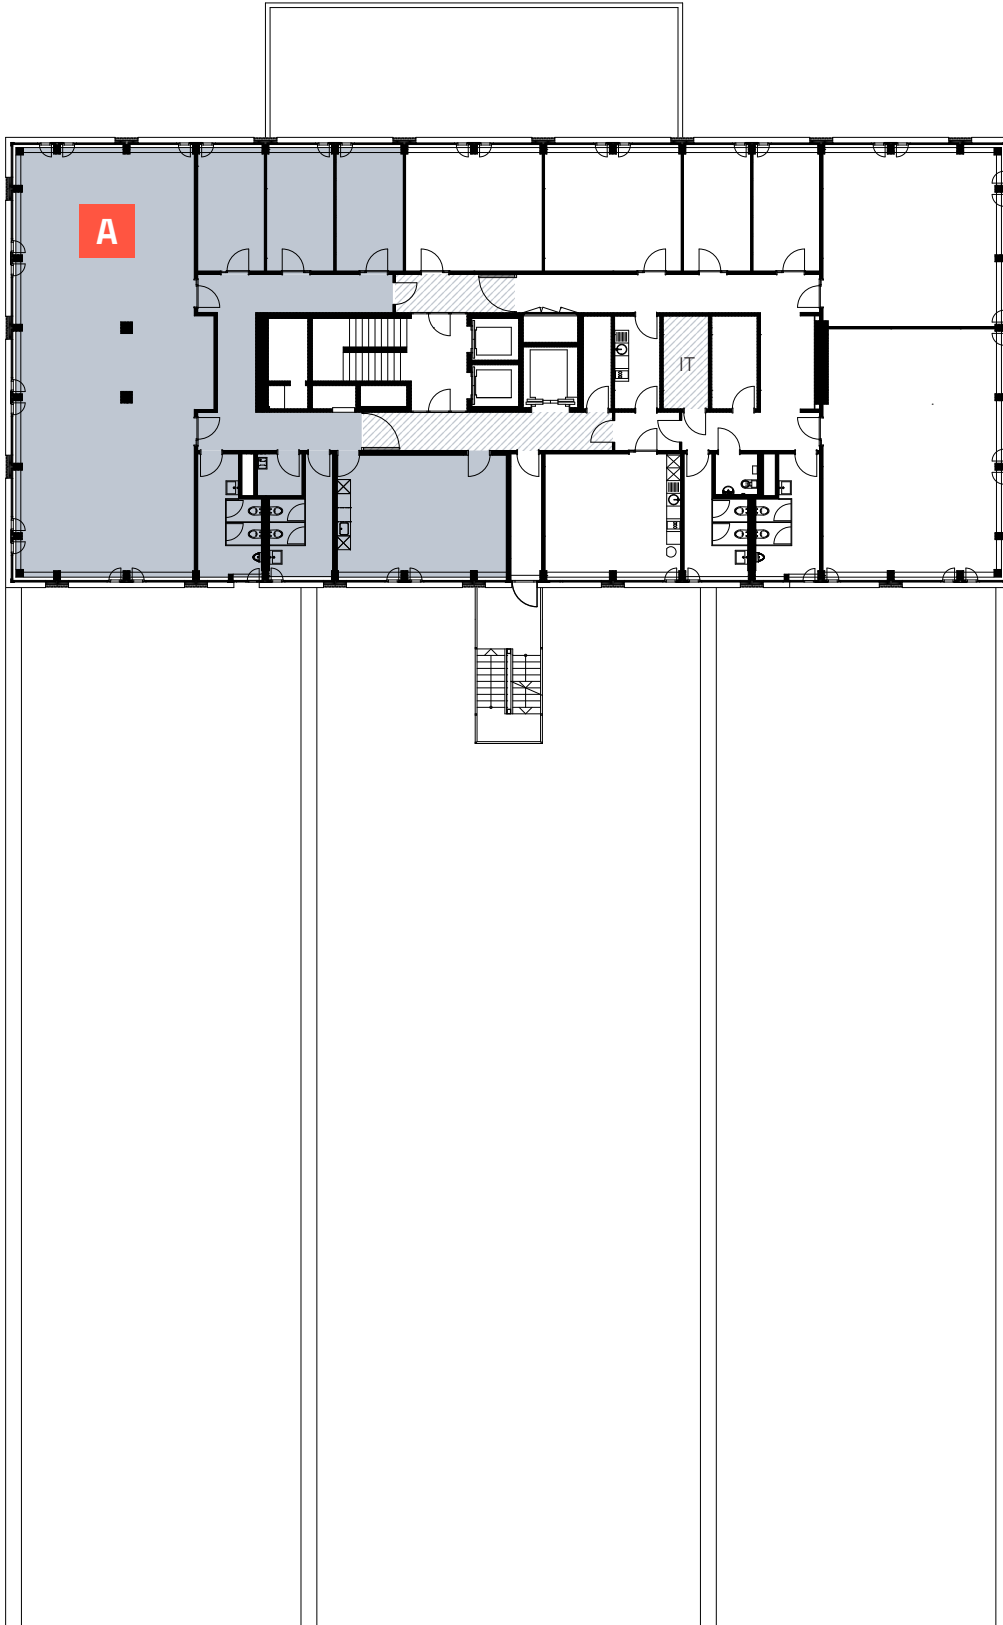

3. OBERGESCHOSS

FOCUS
WINTERTHUR

SULZERALLEE

ZONE B

295 m²

0 0,5 10 15 20 25m

4. OBERGESCHOSS

FOCUS
WINTERTHUR

SULZERALLEE

ZONE A

269 m²

0 0.5 1.0 1.5 2.0 2.5m

5. OBERGESCHOSS

FOCUS
WINTERTHUR

SULZERALLEE

ZONE A

307 m²

6. OBERGESCHOSS

FOCUS
WINTERTHUR

SULZERALLEE

ZONE A

248 m²