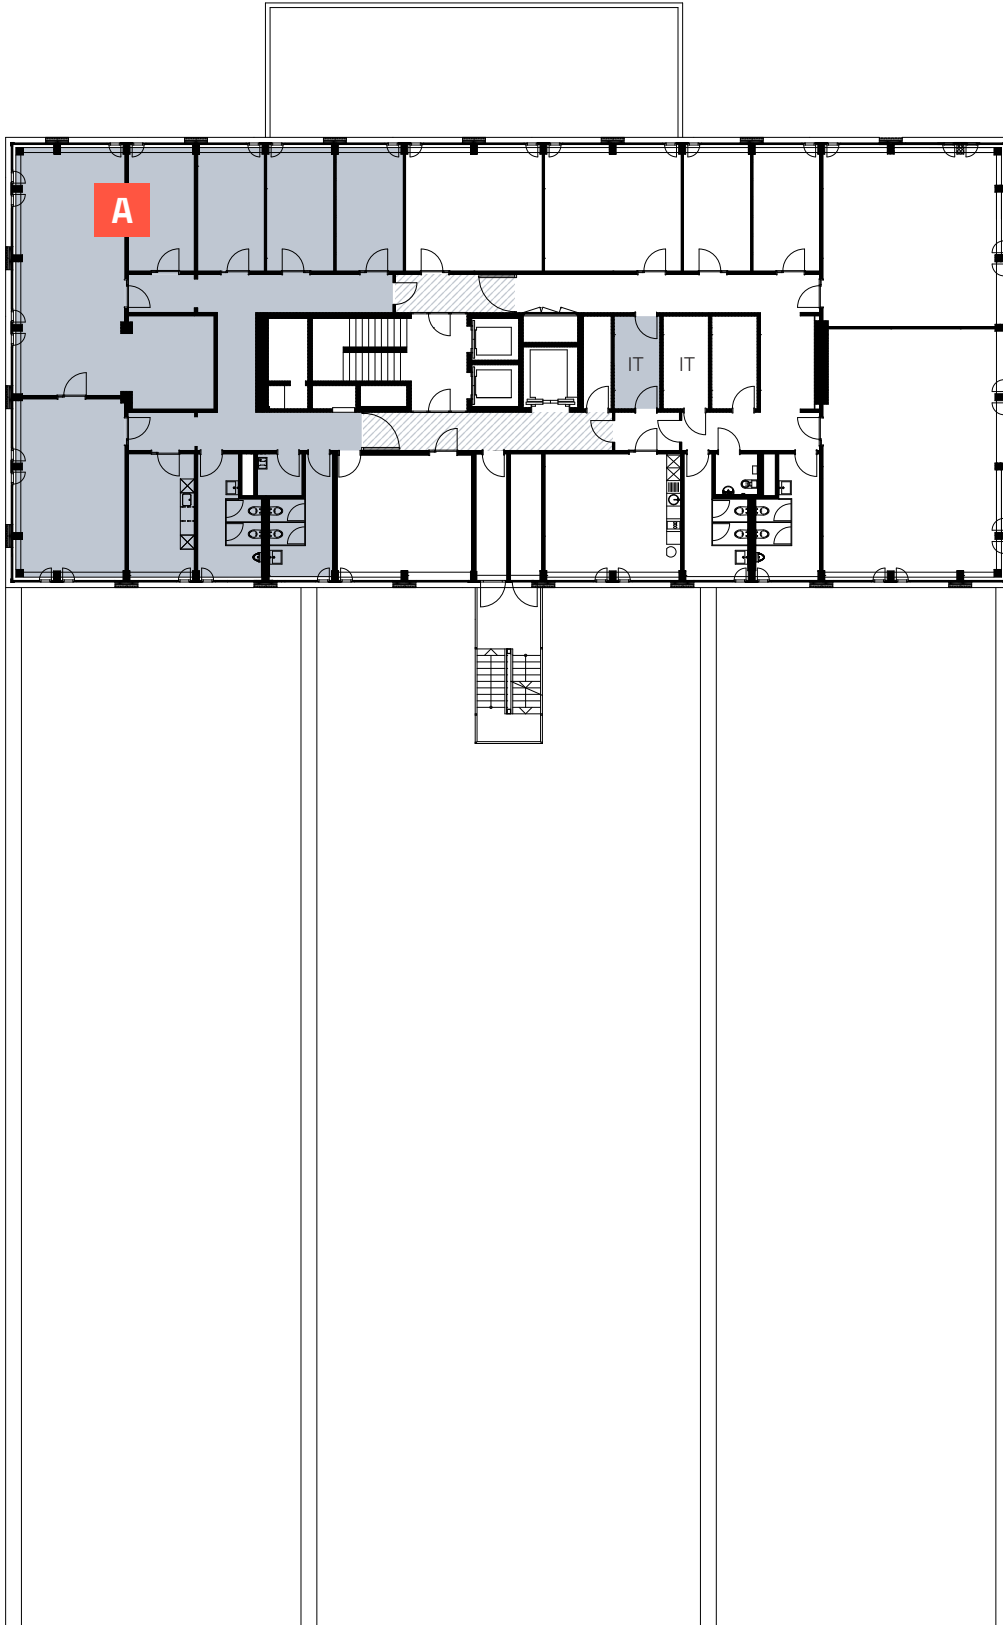

3. OBERGESCHOSS

FOCUS
WINTERTHUR

SULZERALLEE

ZONE B

295 m²

0 0,5 10 15 20 25m

4. OBERGESCHOSS

FOCUS
WINTERTHUR

SULZERALLEE

ZONE A

269 m²

0 0.5 1.0 1.5 2.0 2.5m

5. OBERGESCHOSS

FOCUS
WINTERTHUR

SULZERALLEE

ZONE A

307 m²

6. OBERGESCHOSS

FOCUS
WINTERTHUR

SULZERALLEE

ZONE A

248 m²