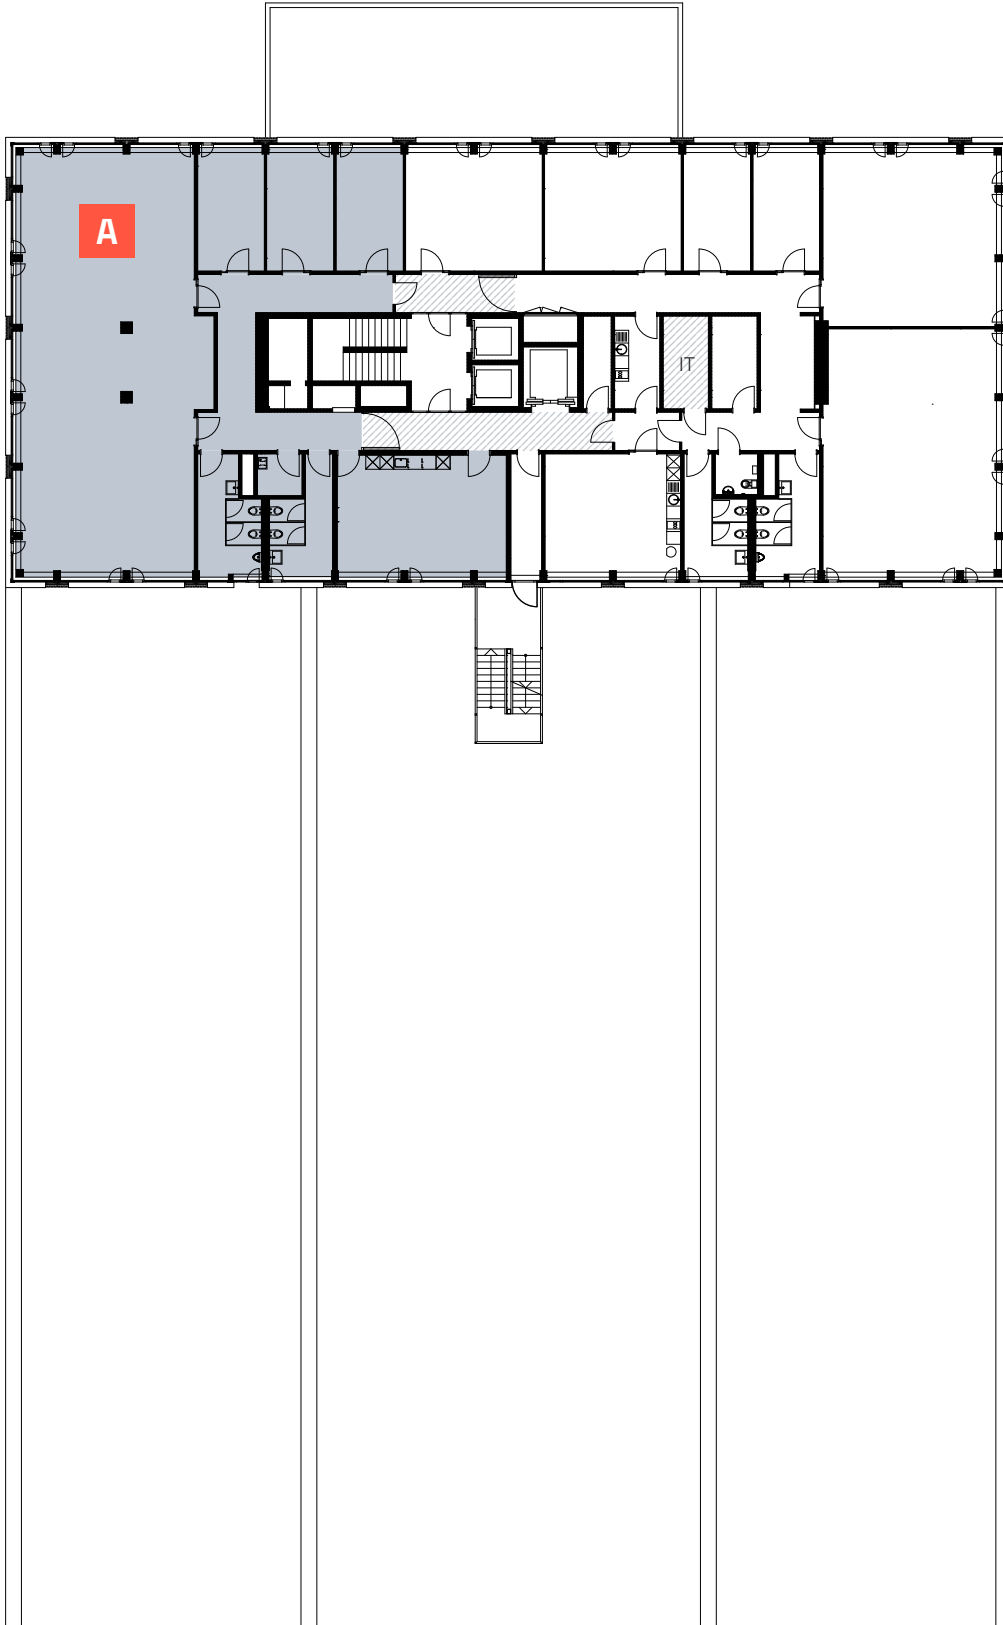

5. OBERGESCHOSS

FOCUS
WINTERTHUR

SULZERALLEE

ZONE A

307 m²