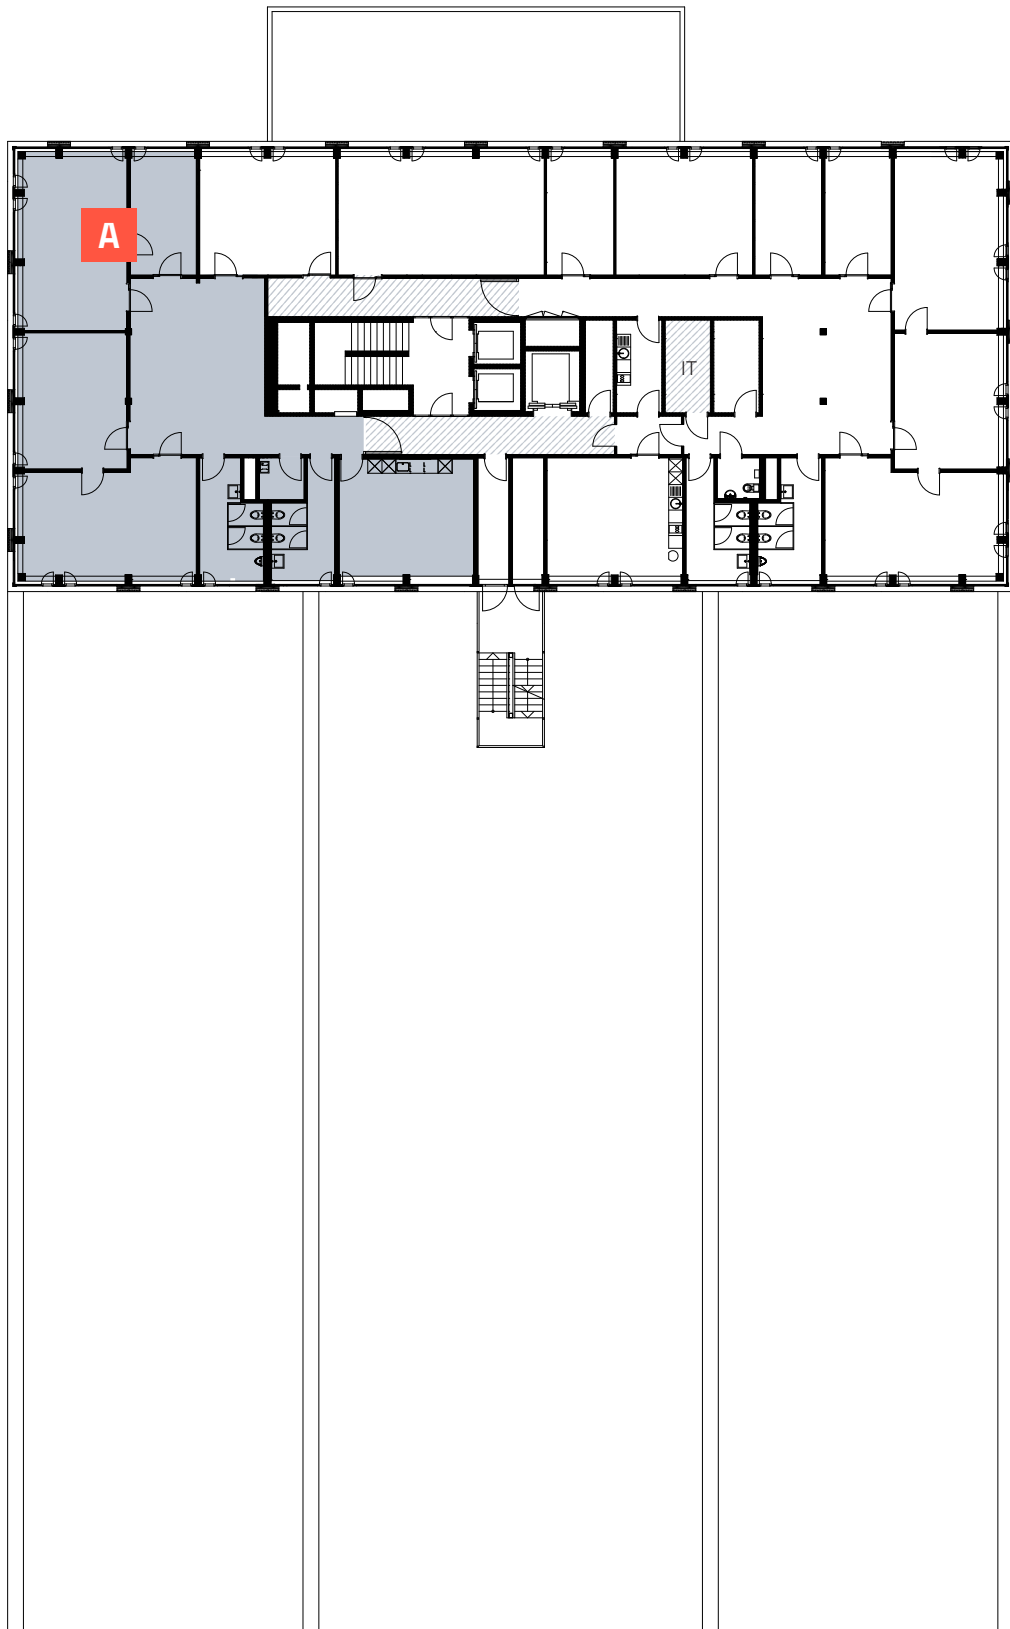

6. OBERGESCHOSS

FOCUS
WINTERTHUR

SULZERALLEE

ZONE A

248 m²