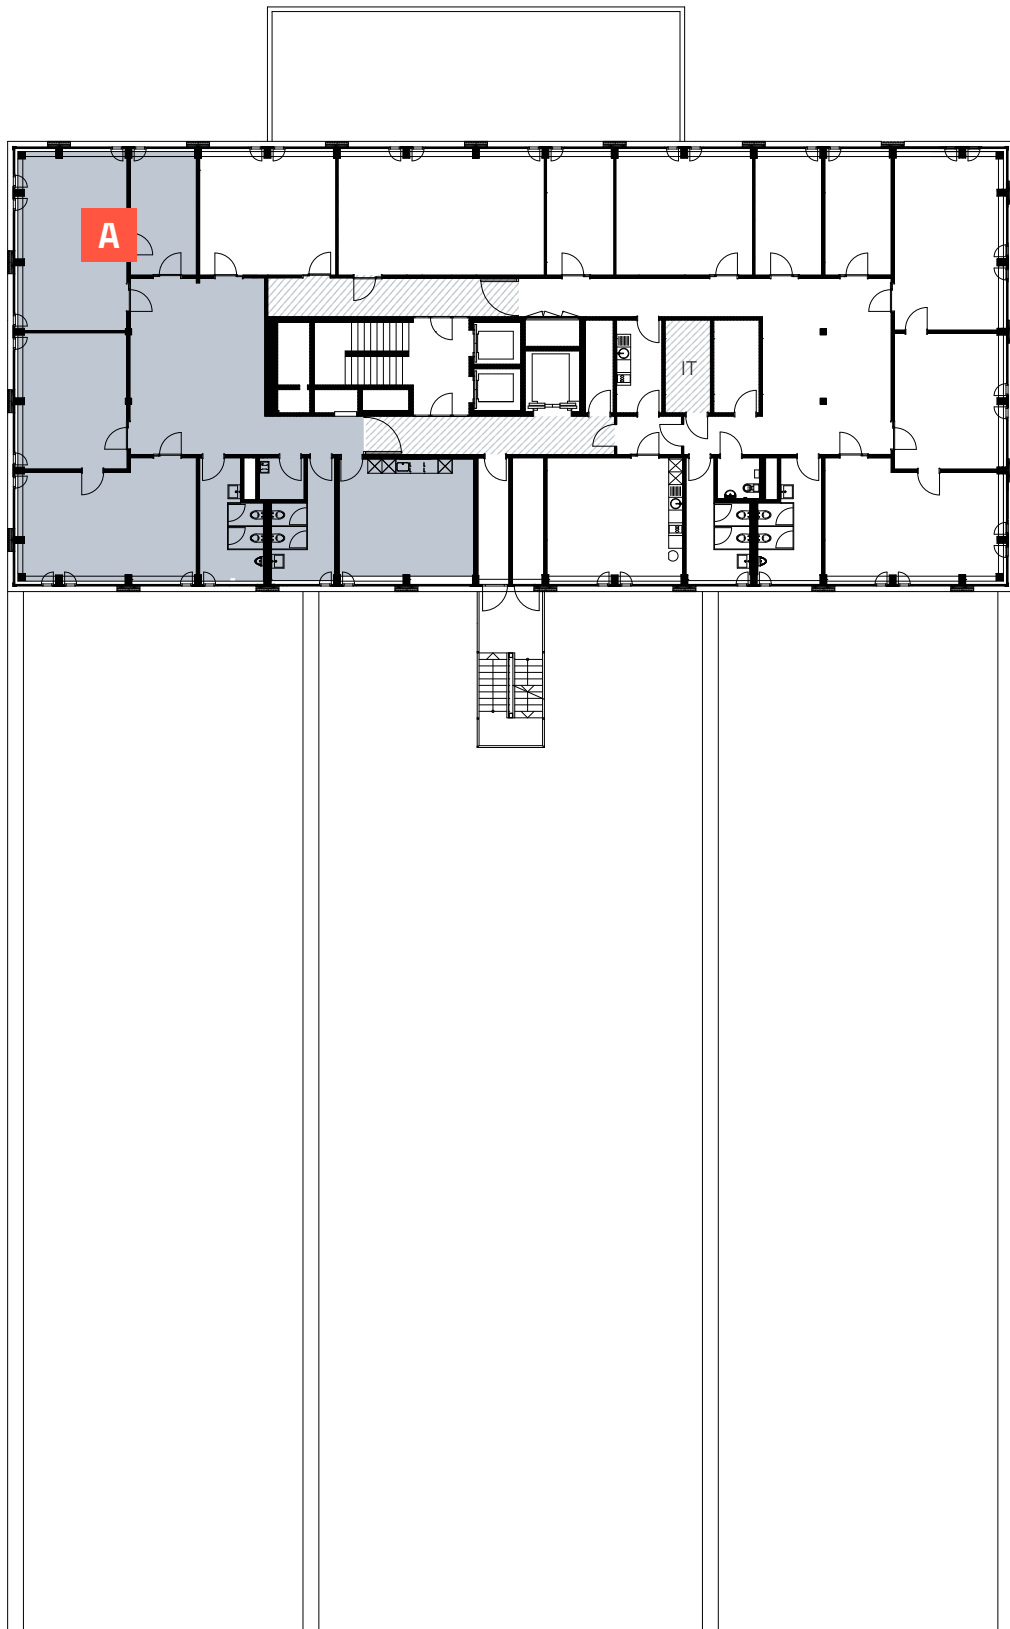

3. OBERGESCHOSS

FOCUS
WINTERTHUR

SULZERALLEE

ZONE B

295 m²

0 0,5 1,0 1,5 2,0 2,5m

4. OBERGESCHOSS

FOCUS
WINTERTHUR

SULZERALLEE

ZONE A

269 m²

0 0.5 1.0 1.5 2.0 2.5m

5. OBERGESCHOSS

FOCUS
WINTERTHUR

SULZERALLEE

ZONE A

307 m²

0 0.5 1.0 1.5 2.0 2.5m

6. OBERGESCHOSS

FOCUS
WINTERTHUR

SULZERALLEE

ZONE A

248 m²