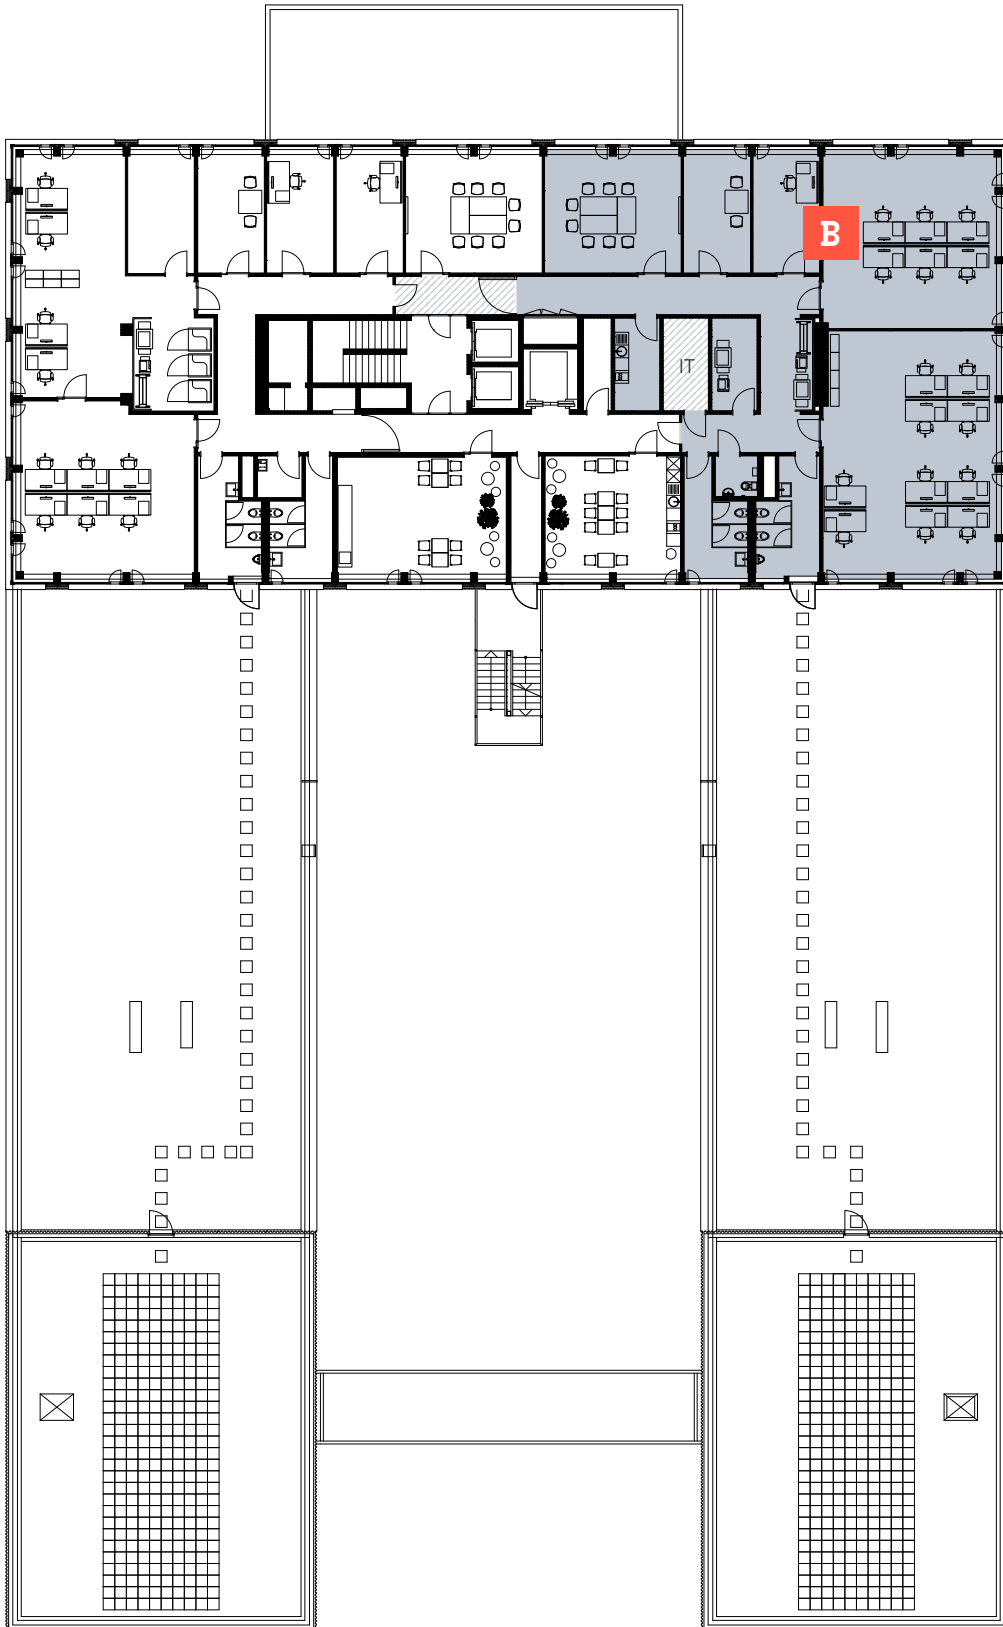

3. OBERGESCHOSS

FOCUS
WINTERTHUR

SULZERALLEE

ZONE B

295 m²

0 0,5 1,0 1,5 2,0 2,5m

4. OBERGESCHOSS

FOCUS
WINTERTHUR

SULZERALLEE

ZONE A

269 m²

0 0.5 1.0 1.5 2.0 2.5m

5. OBERGESCHOSS

FOCUS
WINTERTHUR

SULZERALLEE

ZONE A

307 m²

0 0.5 1.0 1.5 2.0 2.5m

6. OBERGESCHOSS

FOCUS
WINTERTHUR

SULZERALLEE

ZONE A

248 m²