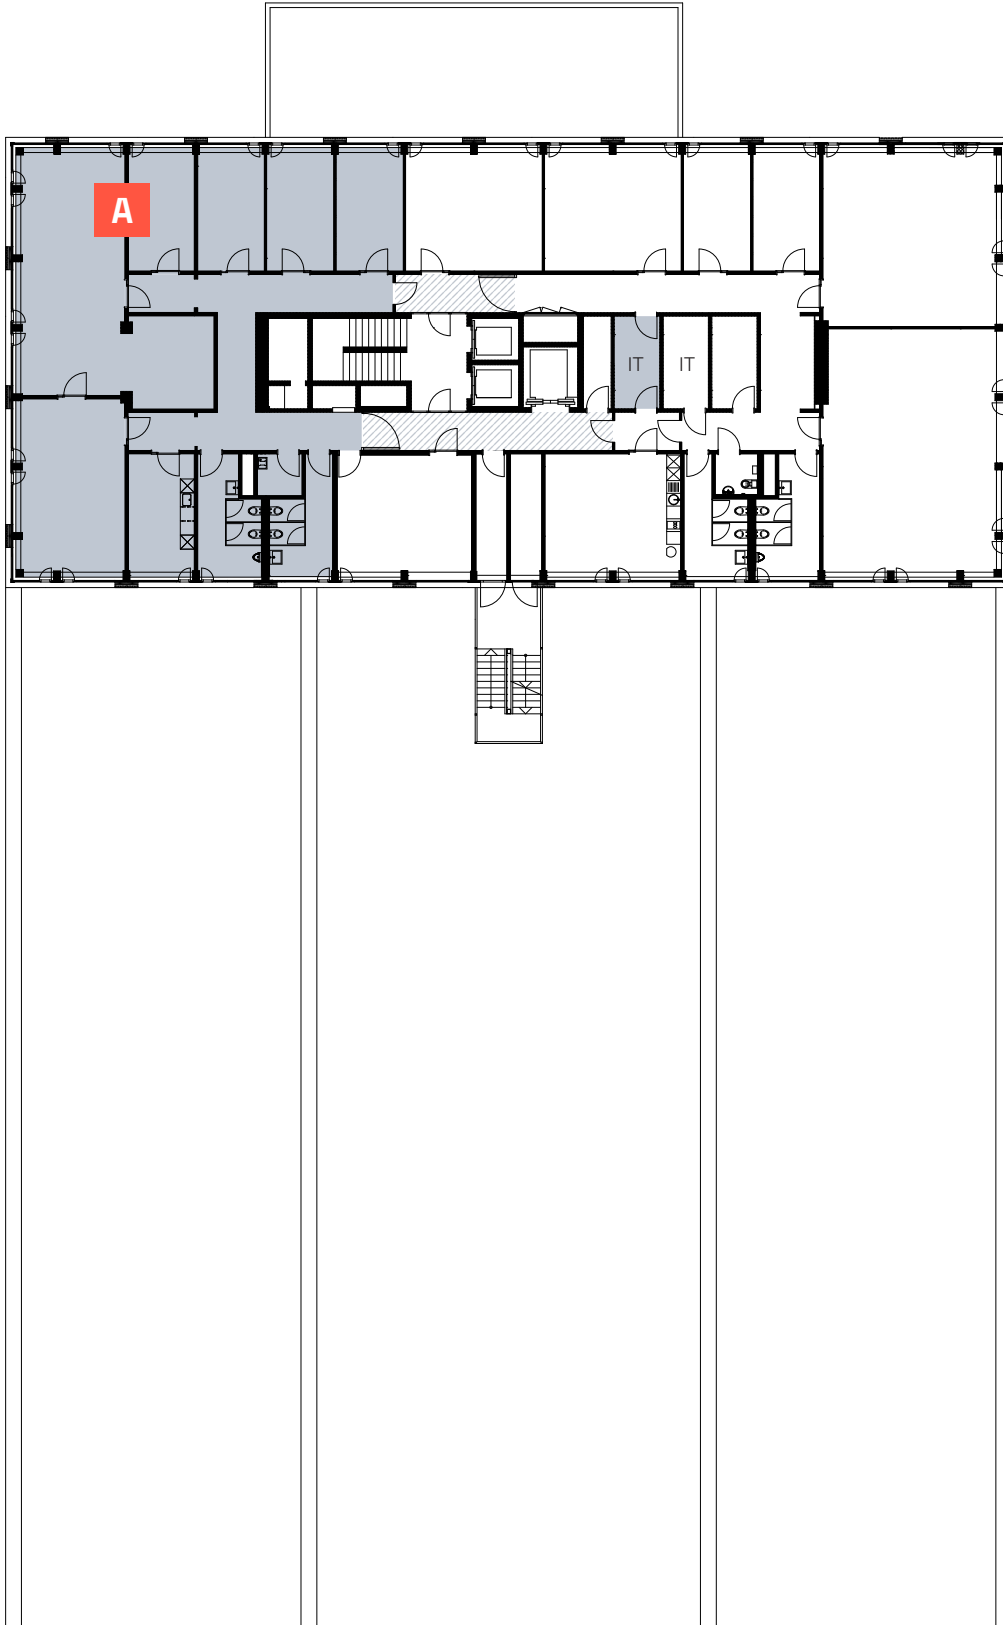

3. OBERGESCHOSS

FOCUS
WINTERTHUR

SULZERALLEE

ZONE B

295 m²

0 0,5 1,0 1,5 2,0 2,5m

4. OBERGESCHOSS

FOCUS
WINTERTHUR

SULZERALLEE

ZONE A

269 m²

0 0.5 1.0 1.5 2.0 2.5m

5. OBERGESCHOSS

FOCUS
WINTERTHUR

SULZERALLEE

ZONE A

307 m²

0 0.5 1.0 1.5 2.0 2.5m

6. OBERGESCHOSS

FOCUS
WINTERTHUR

SULZERALLEE

ZONE A

248 m²