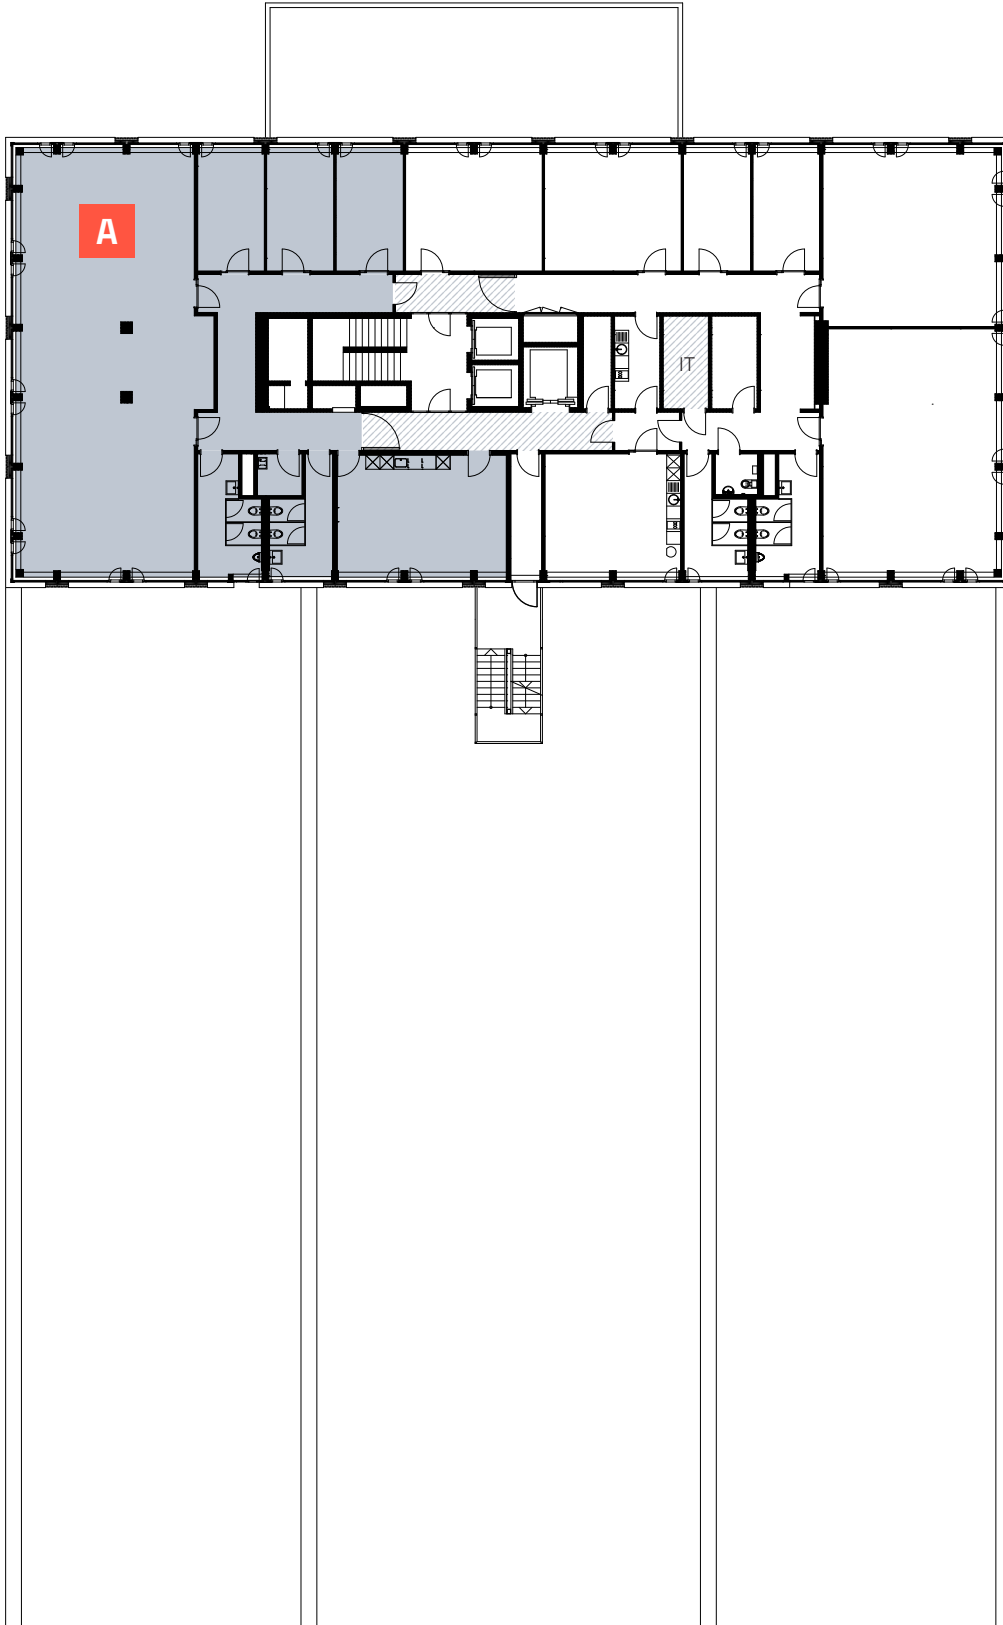

3. OBERGESCHOSS

FOCUS
WINTERTHUR

SULZERALLEE

ZONE B

295 m²

0 0,5 1,0 1,5 2,0 2,5m

4. OBERGESCHOSS

FOCUS
WINTERTHUR

SULZERALLEE

ZONE A

269 m²

0 0.5 1.0 1.5 2.0 2.5m

5. OBERGESCHOSS

FOCUS
WINTERTHUR

SULZERALLEE

ZONE A

307 m²

0 0.5 1.0 1.5 2.0 2.5m

6. OBERGESCHOSS

FOCUS
WINTERTHUR

SULZERALLEE

ZONE A

248 m²